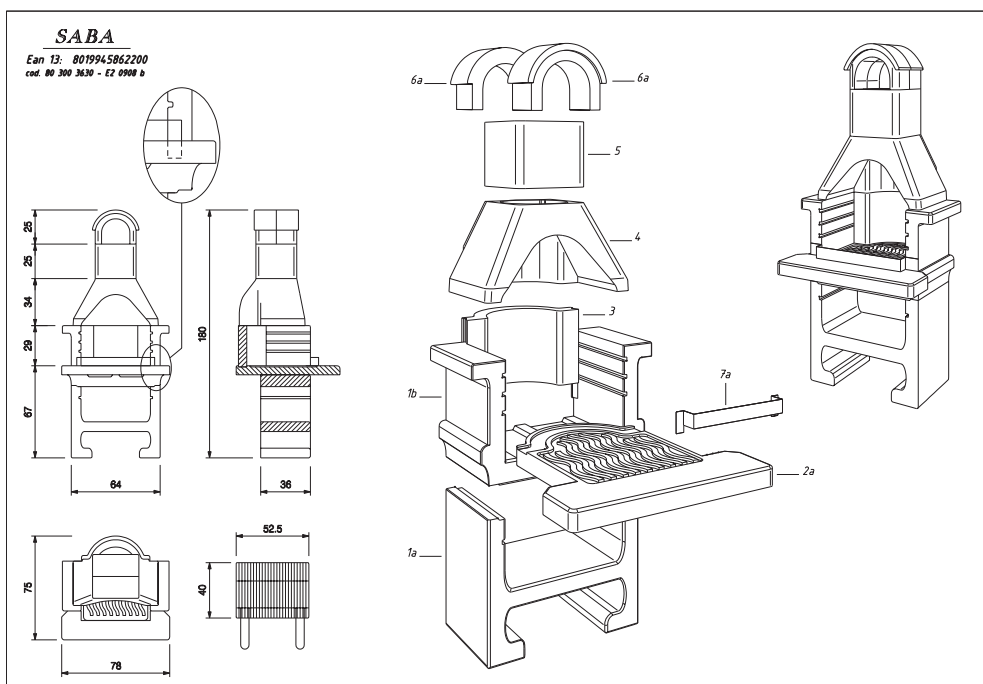

FUEL: Wood - Charcoal

PRODUCT CODE : 80 300 3630
EAN CODE : 80 199 458 62200
PRODUCT CODE - SAMPLE : 80 300 3632
EAN CODE - SAMPLE : 80 199 458 62224

PALLET : 80x80
P.CES/PALLET : 1
P.CES/TRUCK 25 Ton. : 80
P.CES/TRUCK 30 Ton. : 96
P.CES/CONTAINER 40" : 56
MINIMUM ORDER : 2