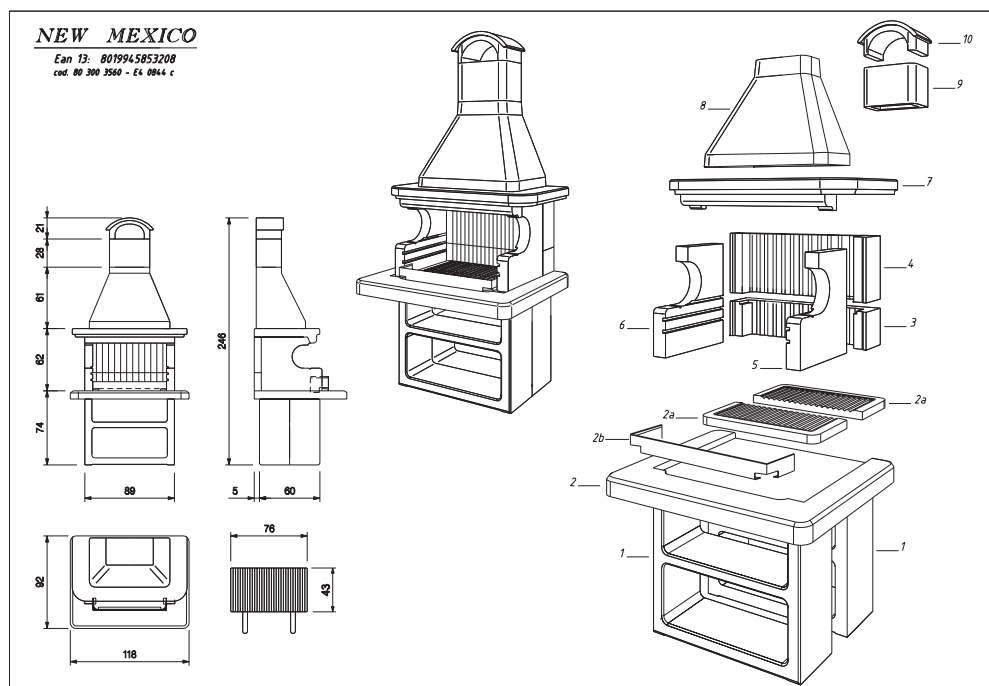

PALAZZETTI
in giardino