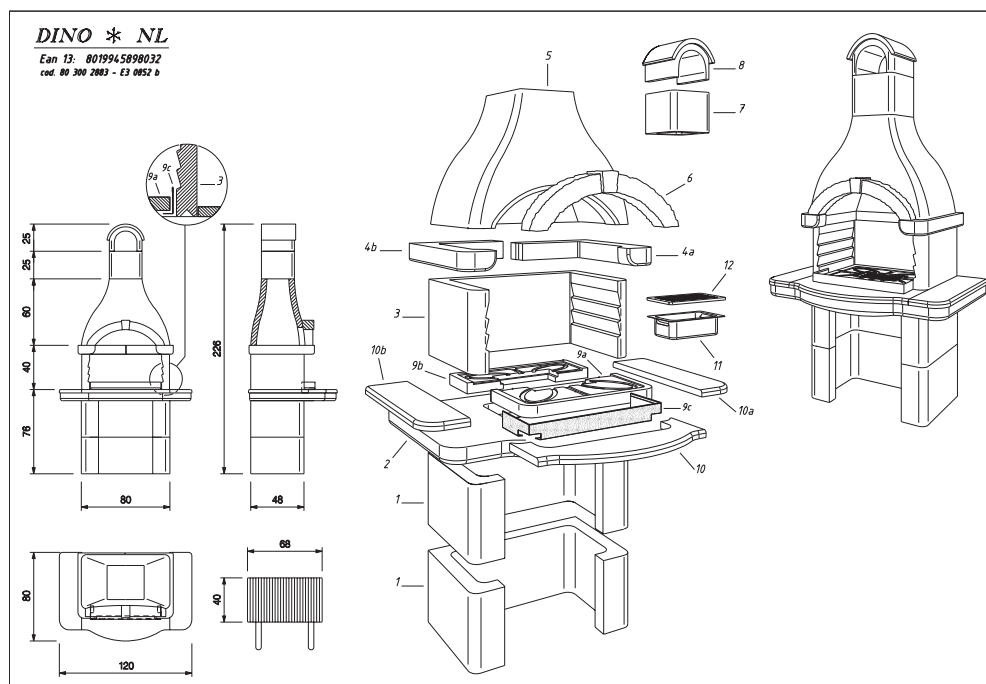

PALAZZETTI
in giardino