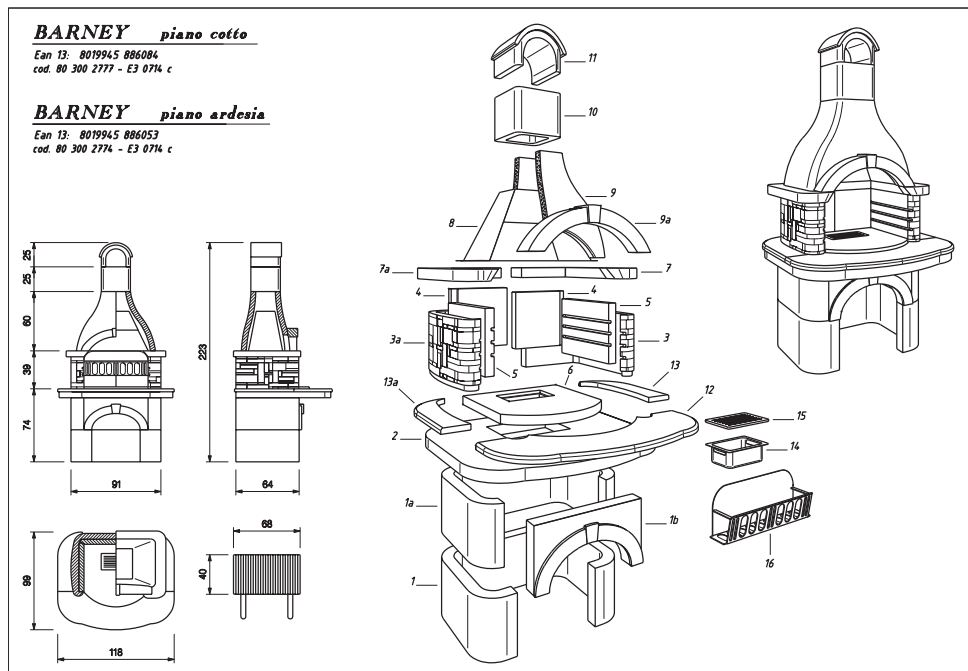

FUEL: Wood - Charcoal

PRODUCT CODE :

80 300 2774

EAN CODE :

80 199 458 86053

PRODUCT CODE - SAMPLE :

80 300 2776

EAN CODE - SAMPLE :

80 199 458 86077

PALLET : 120x80

P.CES/PALLET : 1

P.CES/TRUCK 25 Ton. : 33

P.CES/TRUCK 30 Ton. : 33

P.CES/CONTAINER 40" : 23

MINIMUM ORDER : 1