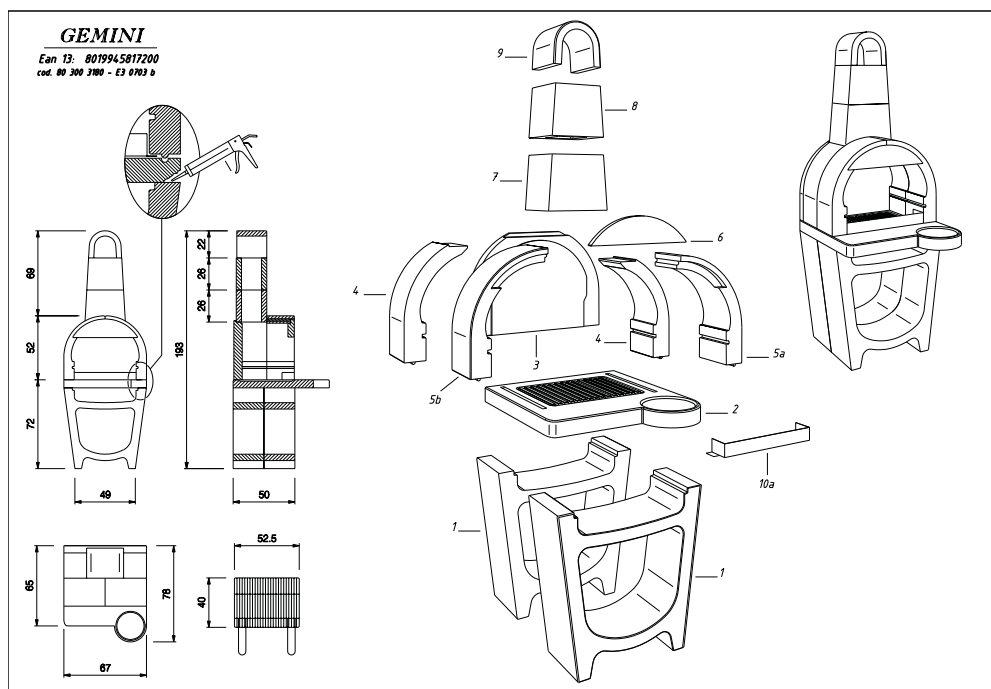

FUEL: Charcoal

PRODUCT CODE : 80 300 3180
EAN CODE : 80 199 458 17200
PRODUCT CODE - SAMPLE : 80 300 3182
EAN CODE - SAMPLE : 80 199 458 17224

PALLET : 80x95
P.CES/PALLET : 1
P.CES/TRUCK 25 Ton. : 84
P.CES/TRUCK 30 Ton. : 84
P.CES/CONTAINER 40" : 56
MINIMUM ORDER : 2