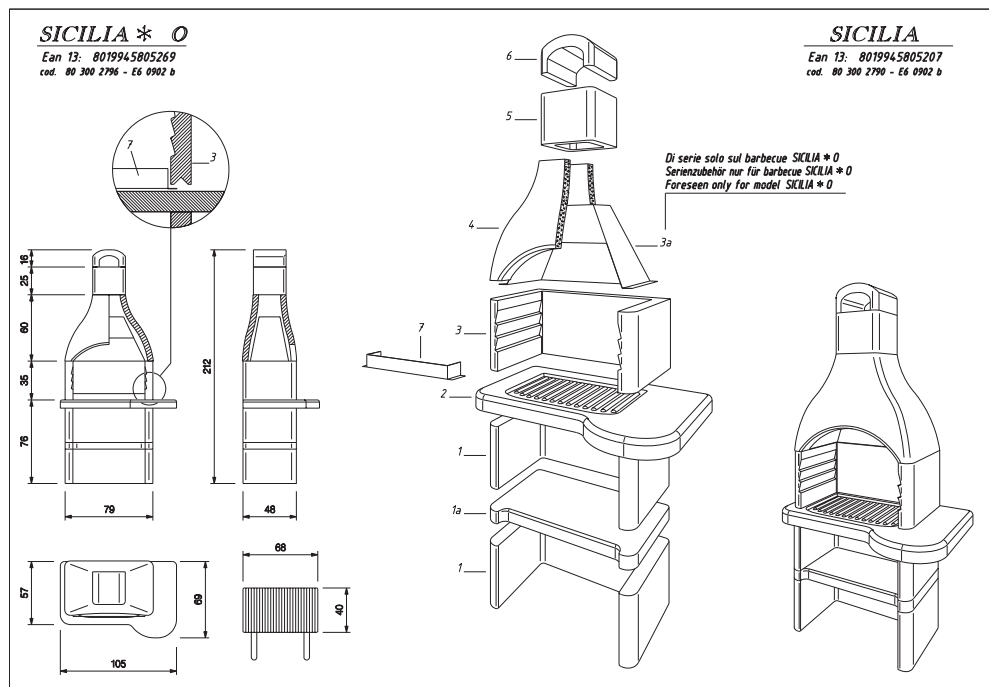

ACCESSORIES:

Cooking grill 68x40 cm
Safety fire guard

FUEL: Charcoal

PRODUCT CODE : 80 300 2790
EAN CODE : 80 199 458 05207
PRODUCT CODE - SAMPLE : 80 300 2792
EAN CODE - SAMPLE : 80 199 458 05221

PALLET : 60x82
P.CES/PALLET : 1
P.CES/TRUCK 25 Ton. : 64
P.CES/TRUCK 30 Ton. : 64
P.CES/CONTAINER 40" : 52
MINIMUM ORDER : 1

Barbecue Samos

cod. 80 300 3590

SIZE: 84x58x216h

WEIGHT: 345 Kg

DESCRIPTION:

Barbecue made of refractory concrete. Worktop entirely coloured in the mixture. Base, fireplace and hood require quartz coating (excluded). Equipped with refractory fireplace plates, cooking grill adjustable on 3 heights and safety fire guard.