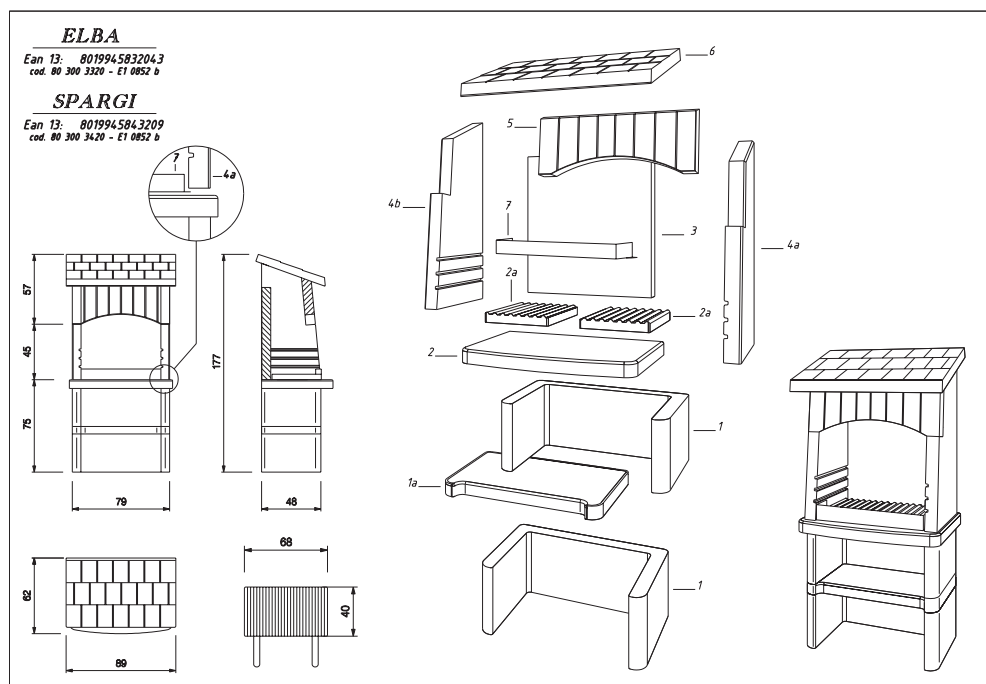

PALAZZETTI
in giardino