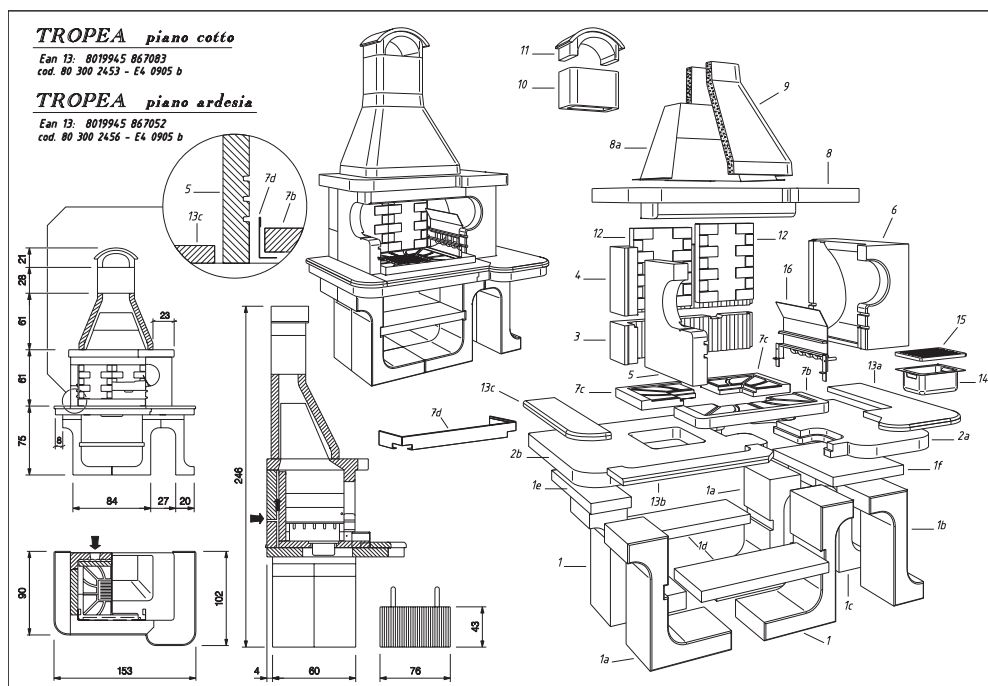

FUEL: Wood - Charcoal

PRODUCT CODE : 80 300 2453
EAN CODE : 80 199 458 67083
PRODUCT CODE - SAMPLE : 80 300 2455
EAN CODE - SAMPLE : 80 199 458 67106

PALLET : 120x81
P.CES/PALLET : 1
P.CES/TRUCK 25 Ton. : 27
P.CES/TRUCK 30 Ton. : 33
P.CES/CONTAINER 40' : 23
MINIMUM ORDER : 1