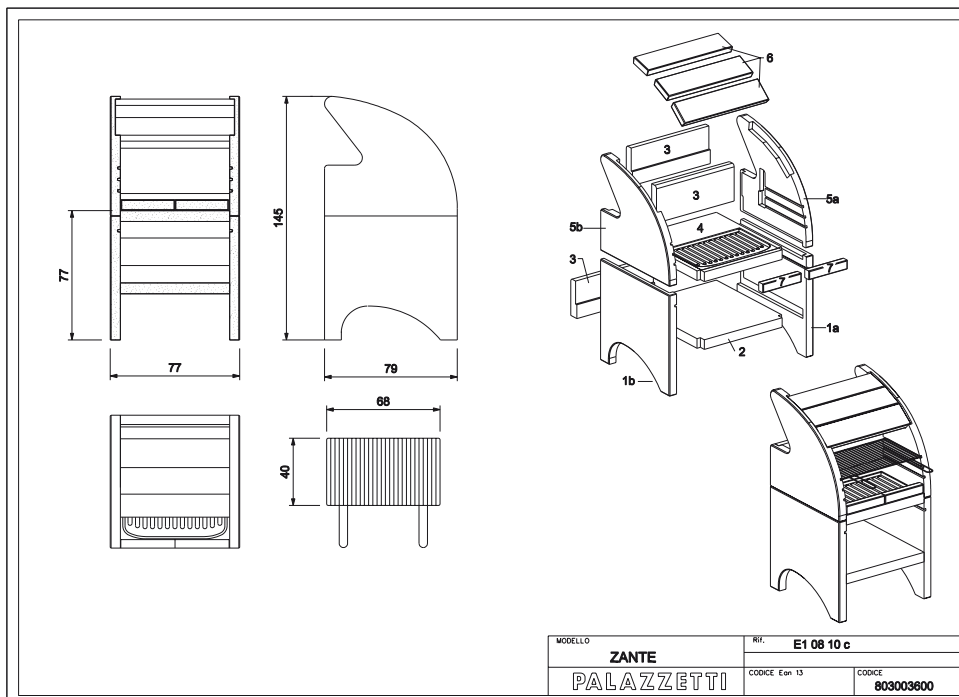

PALAZZETTI
in giardino