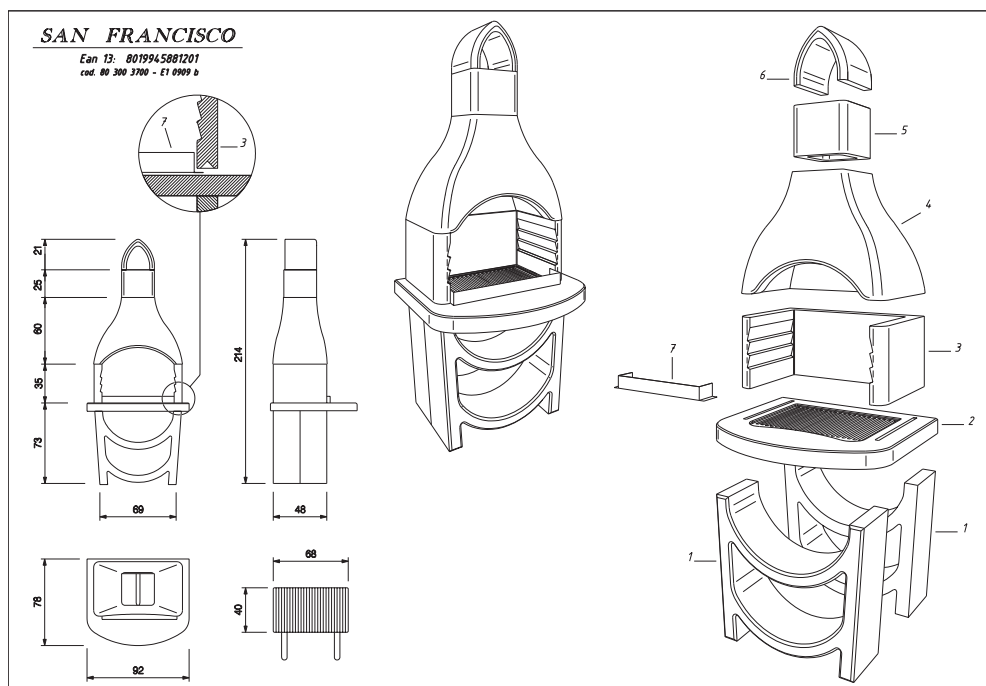

FUEL: Charcoal

PRODUCT CODE : 80 300 3700
EAN CODE : 80 199 458 81201
PRODUCT CODE - SAMPLE : 80 300 3702
EAN CODE - SAMPLE : 80 199 458 81225

PALLET : 60x82
P.CES/PALLET : 1
P.CES/TRUCK 25 Ton. : 56
P.CES/TRUCK 30 Ton. : 64
P.CES/CONTAINER 40' : 52
MINIMUM ORDER : 1