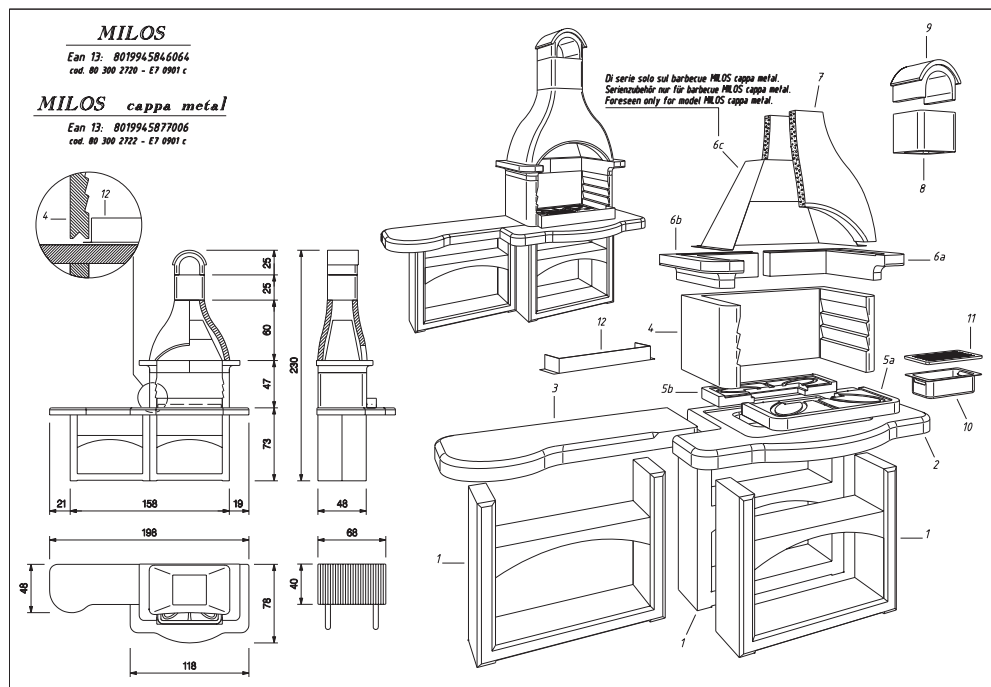

FUEL: Wood - Charcoal

PRODUCT CODE : 80 300 2722
EAN CODE : 80 199 458 77006
PRODUCT CODE - SAMPLE : 80 300 2724
EAN CODE - SAMPLE : 80 199 458 77020

PALLET : 80x95
P.CES/PALLET : 1
P.CES/TRUCK 25 Ton. : 42
P.CES/TRUCK 30 Ton. : 42
P.CES/CONTAINER 40" : 28
MINIMUM ORDER : 1