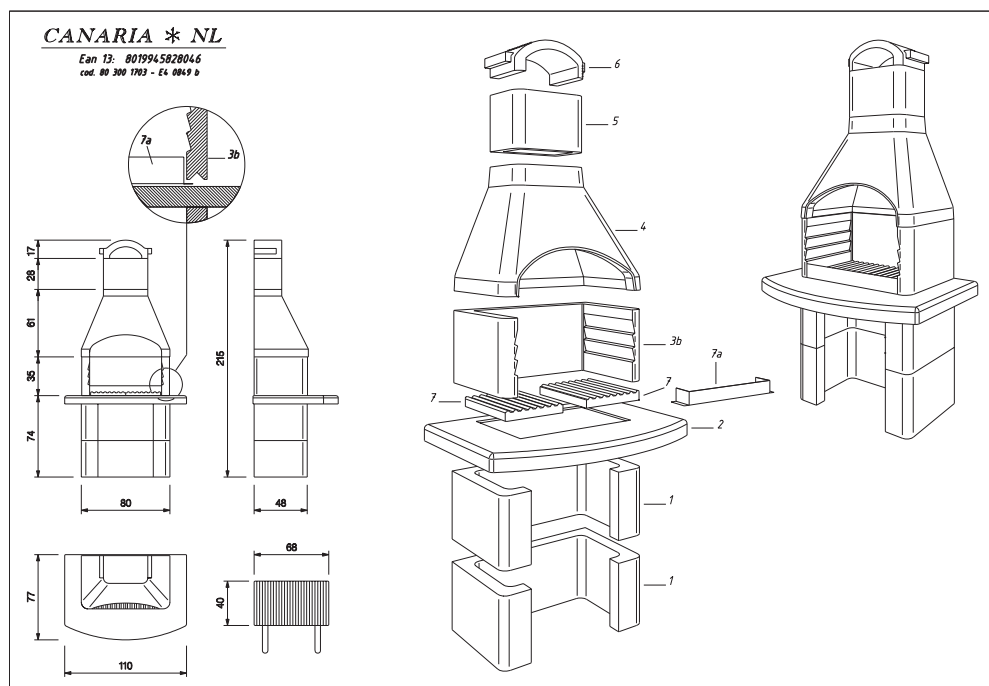

PALAZZETTI
in giardino