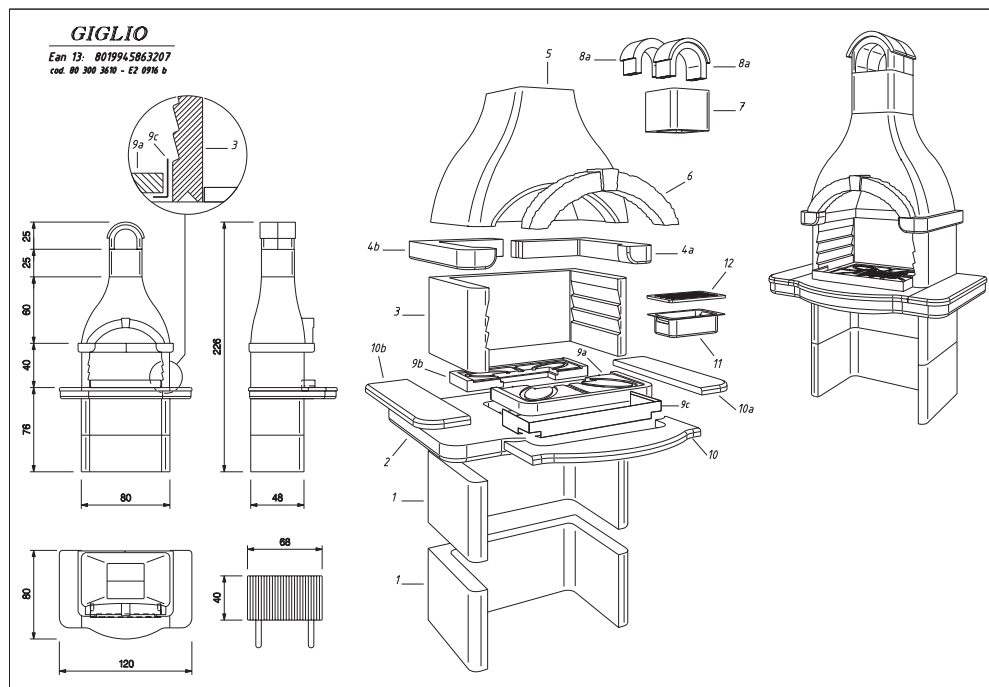

FUEL: Wood - Charcoal

PRODUCT CODE : 80 300 3610
EAN CODE : 80 199 458 63207
PRODUCT CODE - SAMPLE : 80 300 3612
EAN CODE - SAMPLE : 80 199 458 63221

PALLET : 60x82
P.CES/PALLET : 1
P.CES/TRUCK 25 Ton. : 56
P.CES/TRUCK 30 Ton. : 64
P.CES/CONTAINER 40" : 52
MINIMUM ORDER : 1