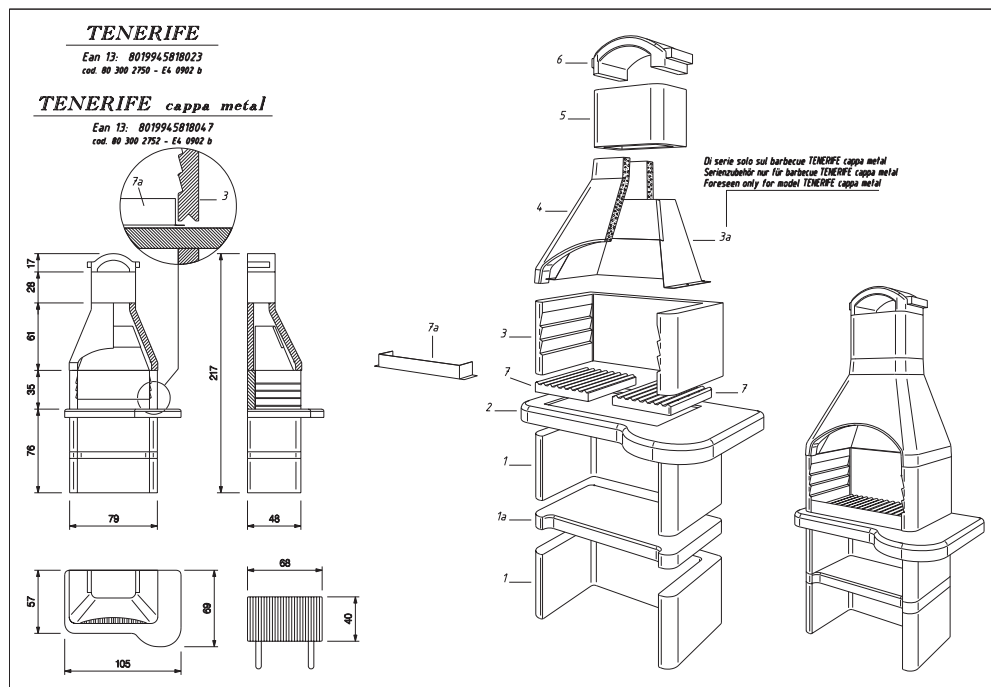

FUEL: Wood - Charcoal

PRODUCT CODE : 80 300 2752
EAN CODE : 80 199 458 18047
PRODUCT CODE - SAMPLE : 80 300 2754
EAN CODE - SAMPLE : 80 199 458 18061

PALLET : 60x82
P.CES/PALLET : 1
P.CES/TRUCK 25 Ton. : 64
P.CES/TRUCK 30 Ton. : 64
P.CES/CONTAINER 40" : 52
MINIMUM ORDER : 1