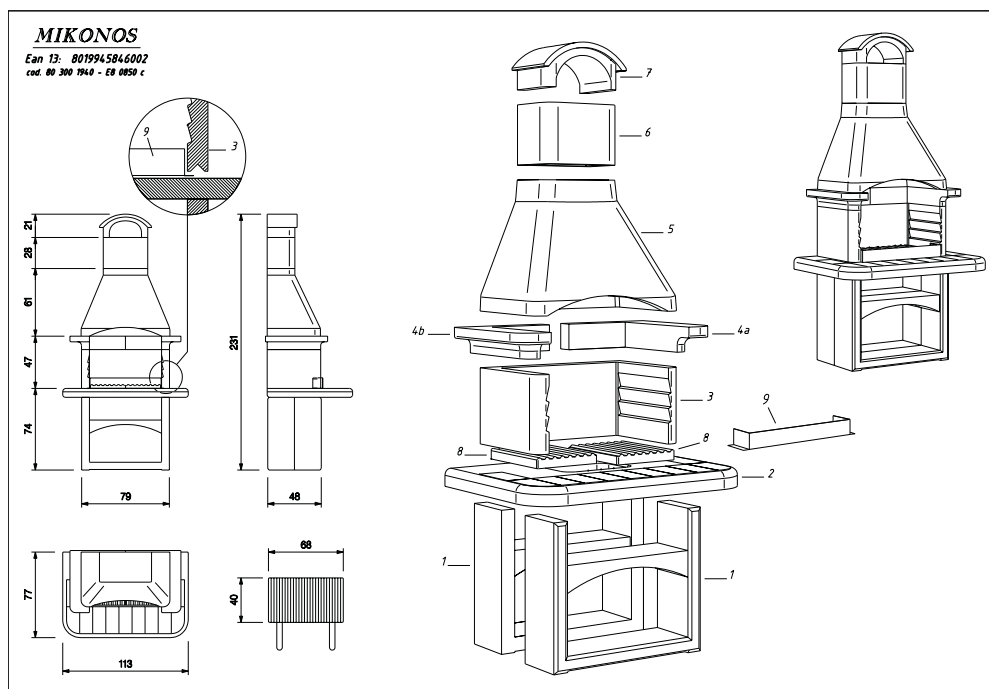

PALAZZETTI
in giardino