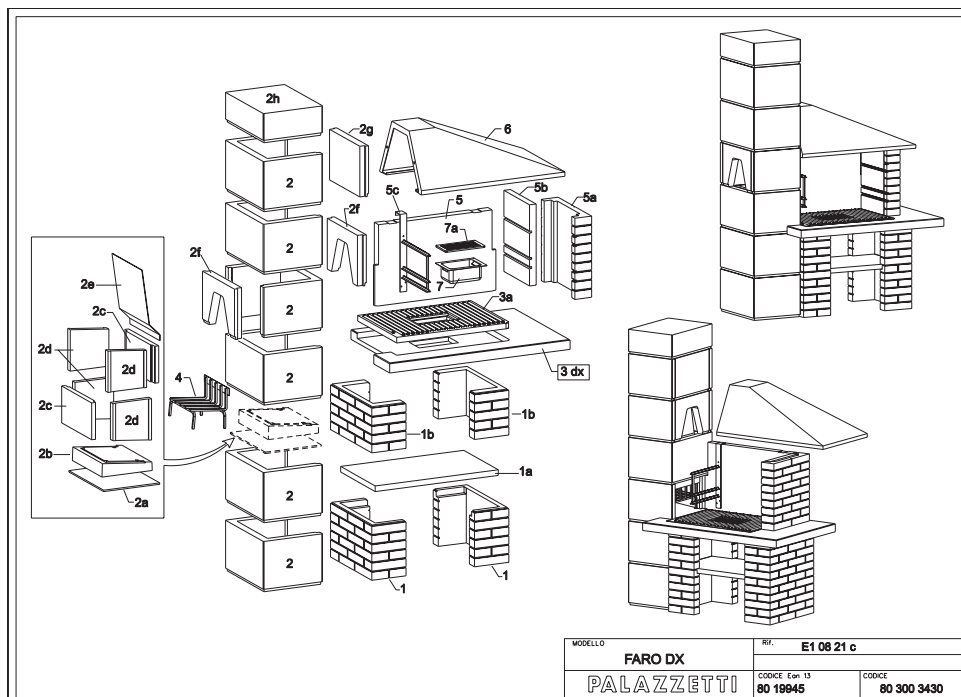

PALAZZETTI
in giardino