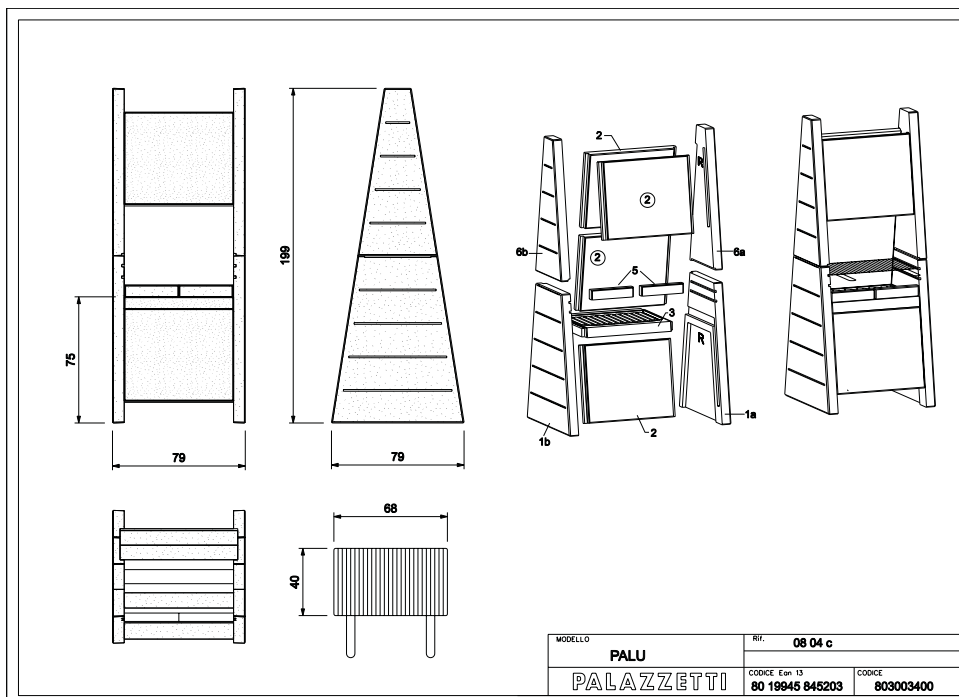

FUEL: Charcoal

PRODUCT CODE : 80 300 3400
EAN CODE : 80 199 458 45203
PRODUCT CODE - SAMPLE : 80 300 3402
EAN CODE - SAMPLE : 80 199 458 45227

PALLET : 40x80
P.CES/PALLET : 1
P.CES/TRUCK 25 Ton. : 70
P.CES/TRUCK 30 Ton. : 88
P.CES/CONTAINER 40" : 70
MINIMUM ORDER : 1