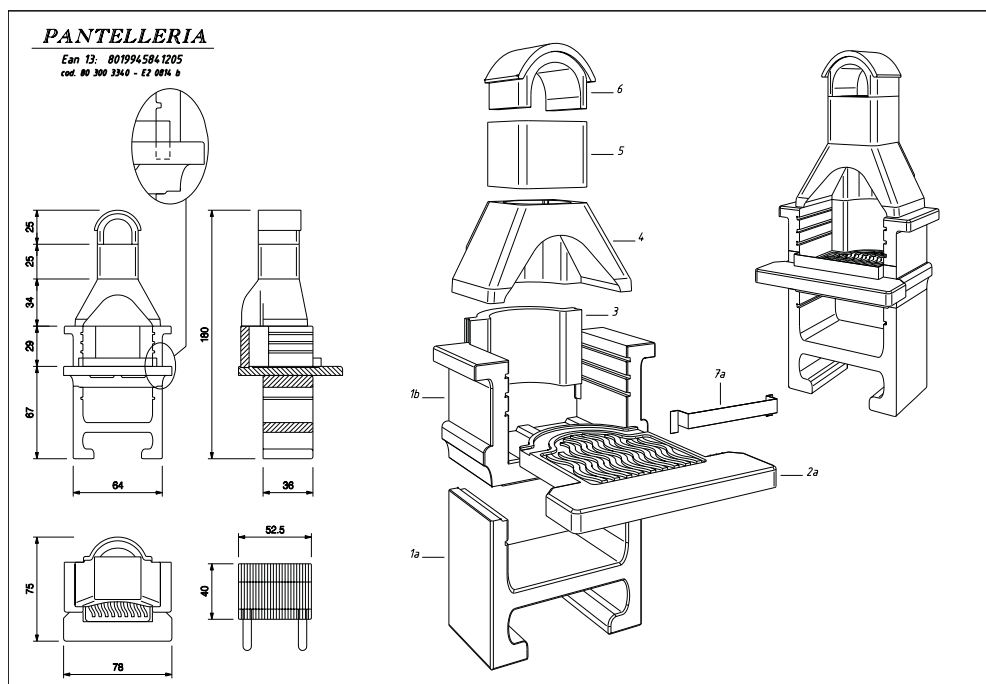

ACCESSORIES:

Cooking grill 52,5x40 cm

Safety fire guard

FUEL: Charcoal

PRODUCT CODE : 80 300 3340
EAN CODE : 80 199 458 41205
PRODUCT CODE - SAMPLE : 80 300 3342
EAN CODE - SAMPLE : 80 199 458 41229

PALLET : 80x80
P.CES/PALLET : 1
P.CES/TRUCK 25 Ton. : 96
P.CES/TRUCK 30 Ton. : 96
P.CES/CONTAINER 40" : 56
MINIMUM ORDER : 2

Barbecue Cayman

cod. 80 310 1120

SIZE: 84x58x203h

WEIGHT: 270 Kg

DESCRIPTION:

Barbecue made of refractory concrete. Worktop entirely coloured in the mixture. Base, fireplace and hood require quartz coating (excluded). Equipped with cooking grill adjustable on 3 heights and safety fire guard.