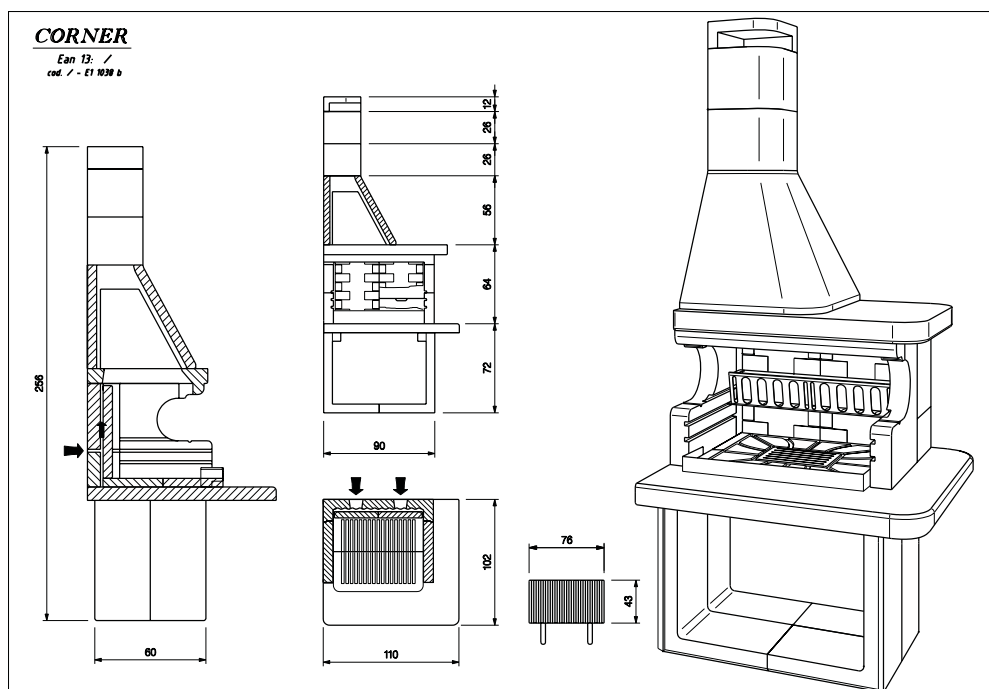

PALAZZETTI
in giardino