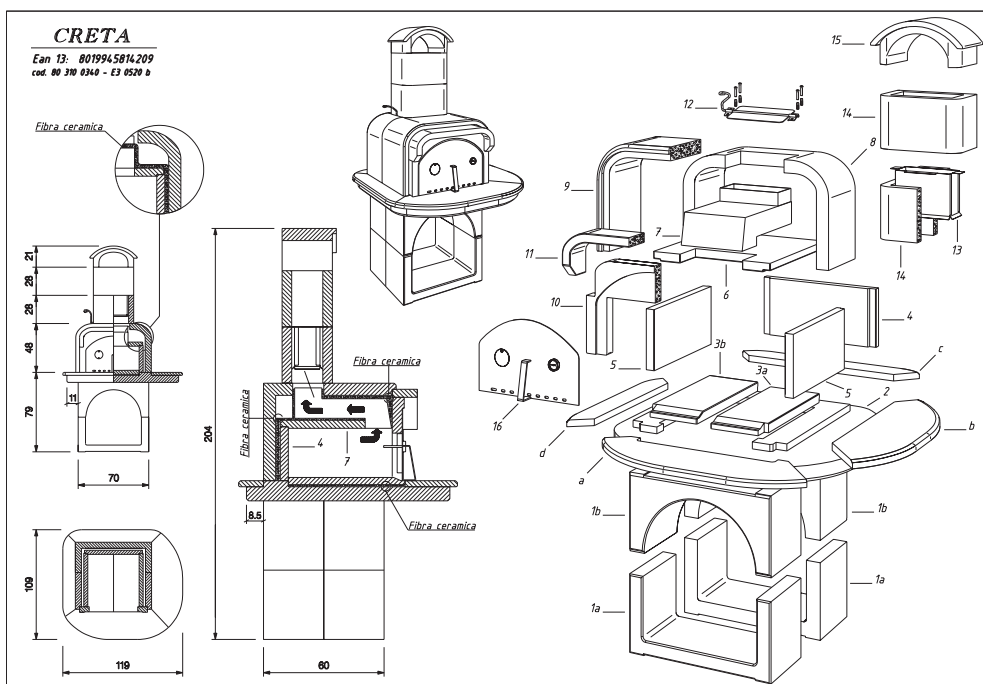

FUEL: Wood

PRODUCT CODE : 80 310 0340
EAN CODE : 80 199 458 14209
PRODUCT CODE - SAMPLE : 80 310 0342
EAN CODE - SAMPLE :

PALLET : 80x120
P.CES/PALLET : 1
P.CES/TRUCK 25 Ton. : 33
P.CES/TRUCK 30 Ton. : 33
P.CES/CONTAINER 40" : 23
MINIMUM ORDER : 1