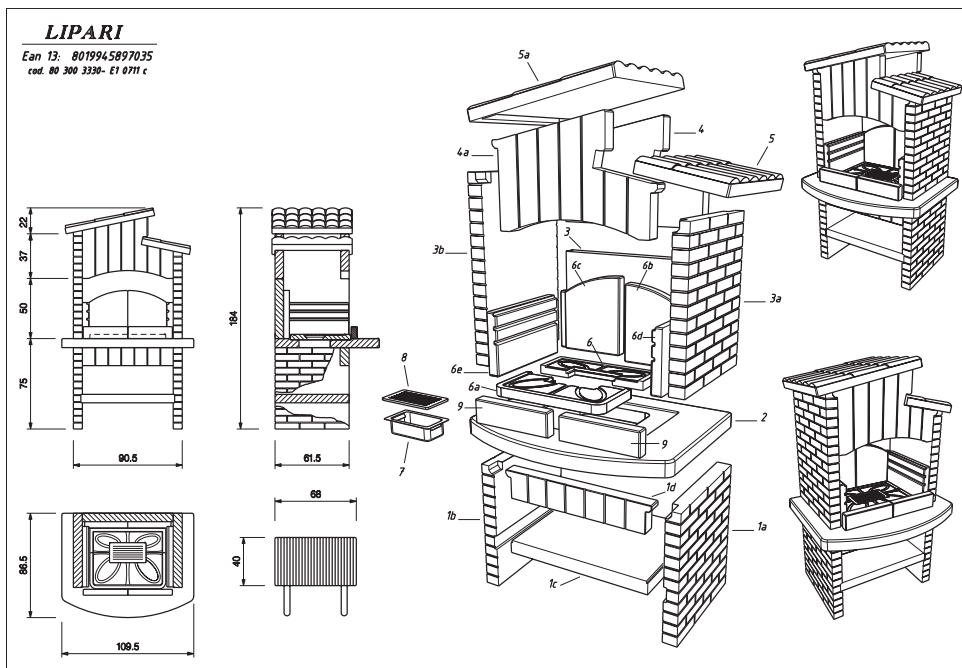

FUEL: Wood - Charcoal

PRODUCT CODE : 80 300 3330
EAN CODE : 80 199 458 97035
PRODUCT CODE - SAMPLE : 80 300 3332
EAN CODE - SAMPLE : 80 199 458 97059

PALLET : 120x80
P.CES/PALLET : 1
P.CES/TRUCK 25 Ton. : 33
P.CES/TRUCK 30 Ton. : 33
P.CES/CONTAINER 40" : 23
MINIMUM ORDER : 1