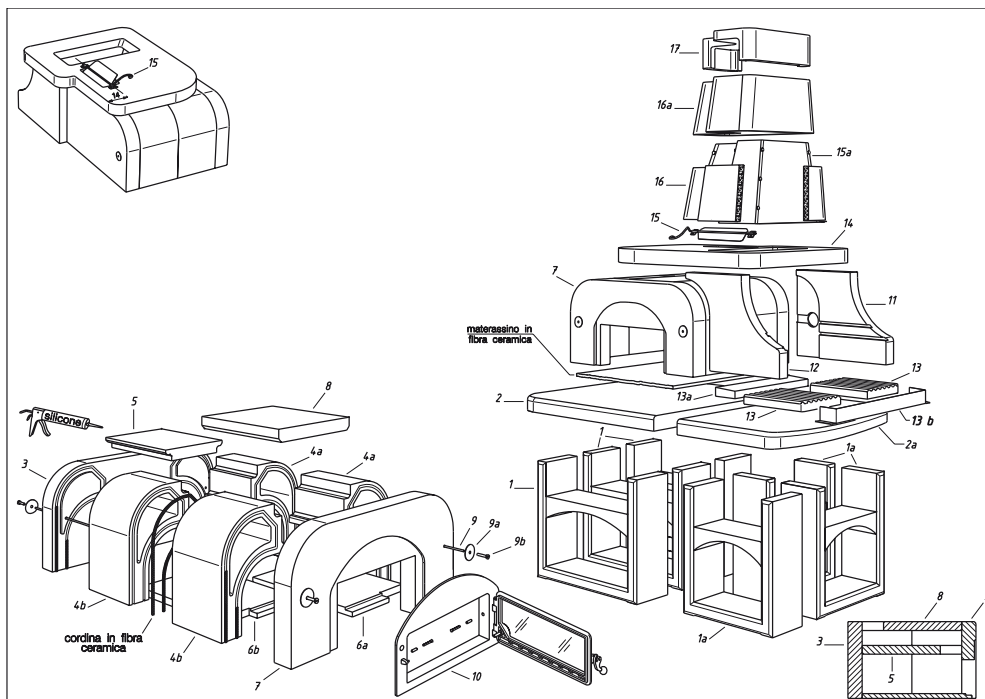

PALAZZETTI
in giardino