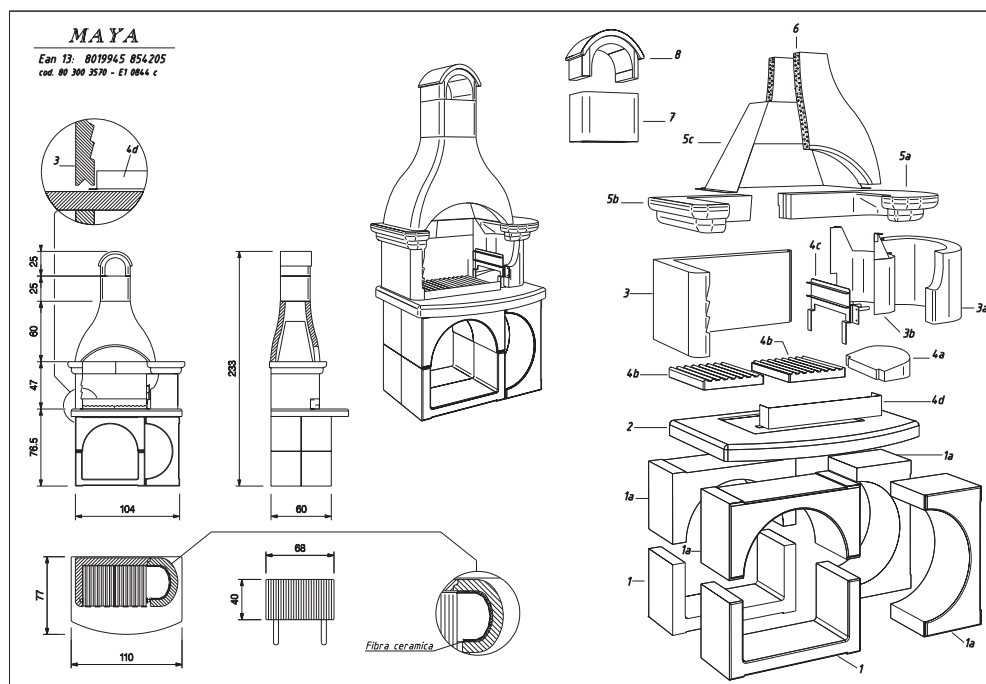

PALAZZETTI
in giardino