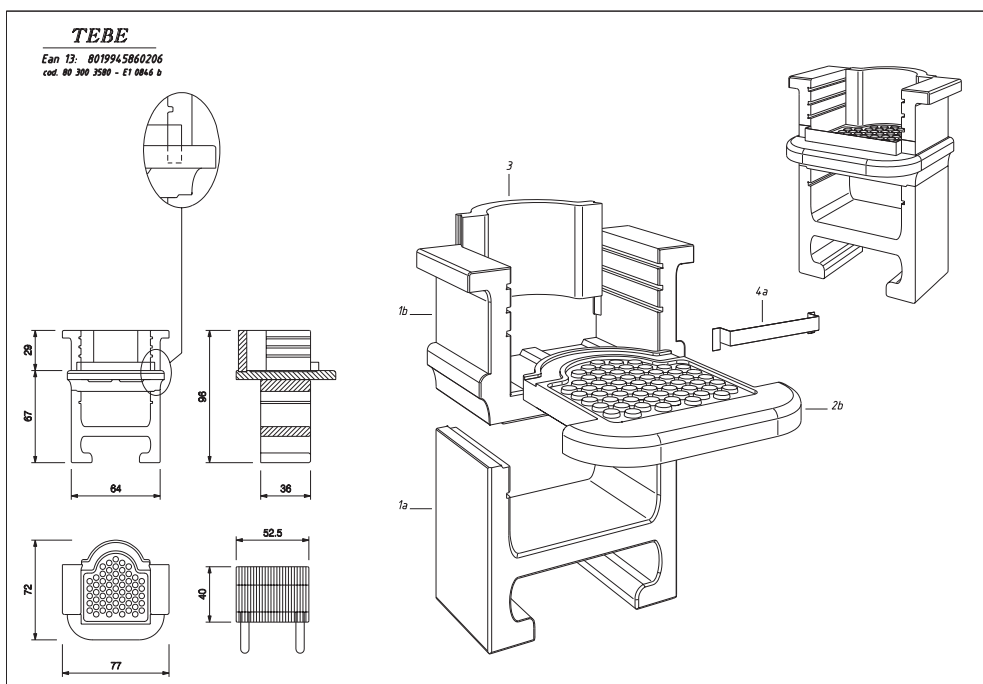

FUEL: Wood - Charcoal

PRODUCT CODE : 80 300 3580
EAN CODE : 80 199 458 60206
PRODUCT CODE - SAMPLE : 80 300 3582
EAN CODE - SAMPLE : 80 199 458 60220

PALLET : 60x82
P.CES/PALLET : 1
P.CES/TRUCK 25 Ton. : 110
P.CES/TRUCK 30 Ton. : 128
P.CES/CONTAINER 40" : 104
MINIMUM ORDER : 2