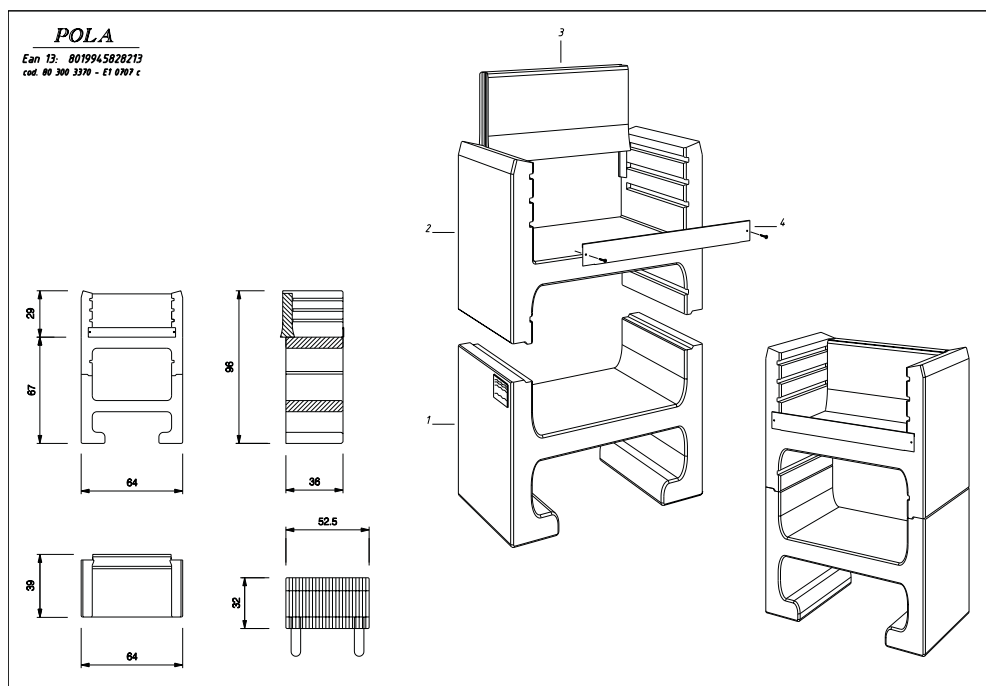

PALAZZETTI
in giardino