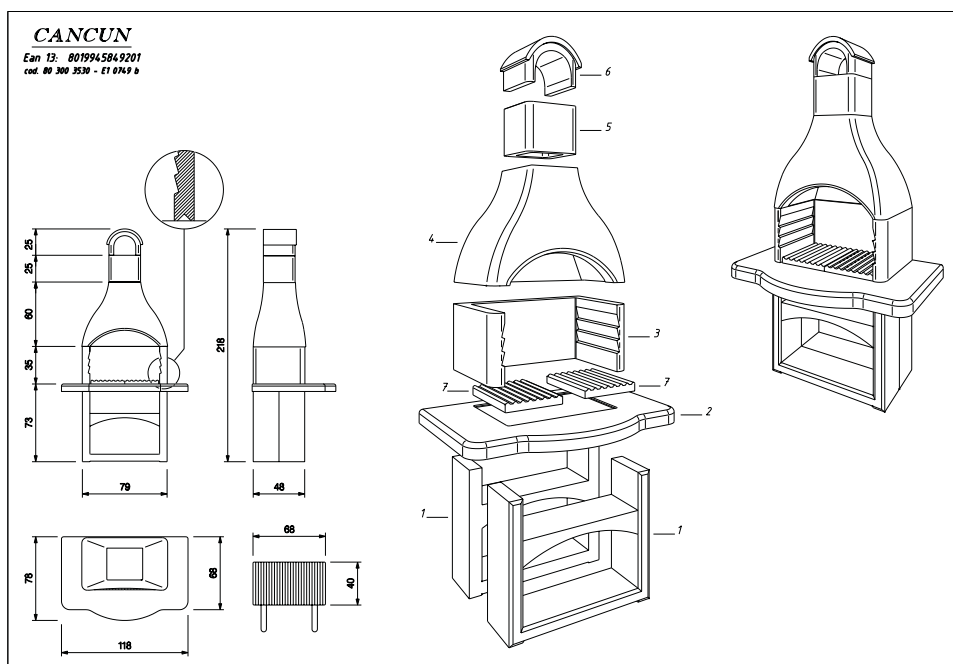

FUEL: Wood - Charcoal

PRODUCT CODE : 80 300 3530
EAN CODE : 80 199 458 49201
PRODUCT CODE - SAMPLE : 80 300 3532
EAN CODE - SAMPLE : 80 199 458 49225

PALLET : 60x82
P.CES/PALLET : 1
P.CES/TRUCK 25 Ton. : 64
P.CES/TRUCK 30 Ton. : 64
P.CES/CONTAINER 40' : 52
MINIMUM ORDER : 1