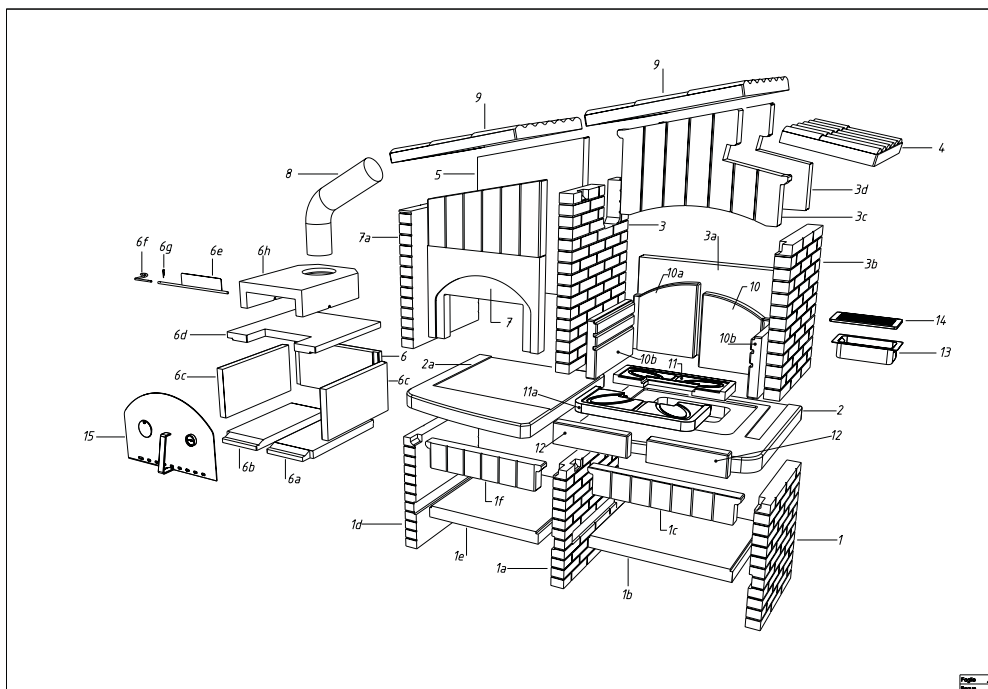

BBQ/FORNO New Zealand

cod. 80 310 1050

SIZE: 178x102x184h

WEIGHT: 1250 Kg

DESCRIPTION:

Classy mix of barbecue and oven . The oven is made of refractory material with internal size cm 51x52x24) and is equipped with metal door, thermometer and air inlet regulation. the barbecue is entirely made of coloured mixture, with reinforced fireplace. The sides are made in brick effect. No finish work needed. Delivered with ash box and cast iron grid, refractory fireplace plates, cooking grill adjustable on 3 heights and safety fire guard.

ACCESSORIES:

Cooking grill 68x40 cm

Safety fire guard

Refractory fireplace plates

Metal ashbox with cast iron grid

Refractory oven with insulating material, thermometer and inlet air regulation

2 pcs of special glue for assembly

Reinforced fireplace with double wall and bottom plate

PRODUCT CODE : 80 310 1050
EAN CODE : 80 199 458 69209
PRODUCT CODE - SAMPLE : 80 310 1052
EAN CODE - SAMPLE : 80 199 458 69223

FUEL: Wood - Charcoal

PALLET : 2x(80x95)
P.CES/PALLET : 1
P.CES/TRUCK 25 Ton. : 19
P.CES/TRUCK 30 Ton. : 21
P.CES/CONTAINER 40" : 14
MINIMUM ORDER : 1

PALAZZETTI
in giardino