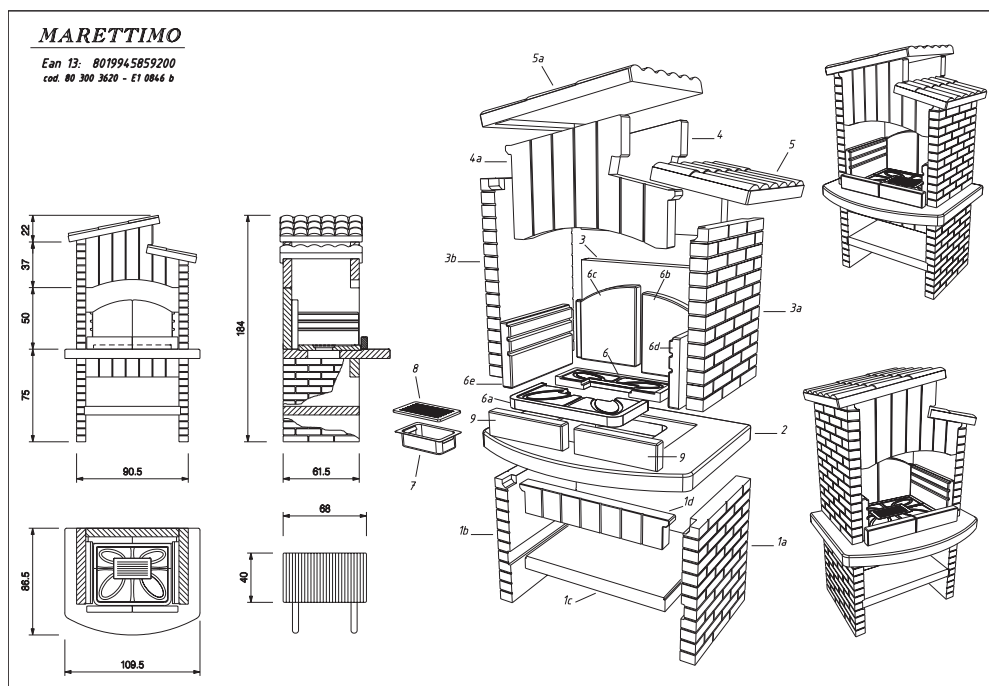

FUEL: Wood - Charcoal

PRODUCT CODE : 80 300 3620
EAN CODE : 80 199 458 59200
PRODUCT CODE - SAMPLE : 80 300 3622
EAN CODE - SAMPLE : 80 199 458 59224

PALLET : 120x80
P.CES/PALLET : 1
P.CES/TRUCK 25 Ton. : 28
P.CES/TRUCK 30 Ton. : 33
P.CES/CONTAINER 40" : 23
MINIMUM ORDER : 1