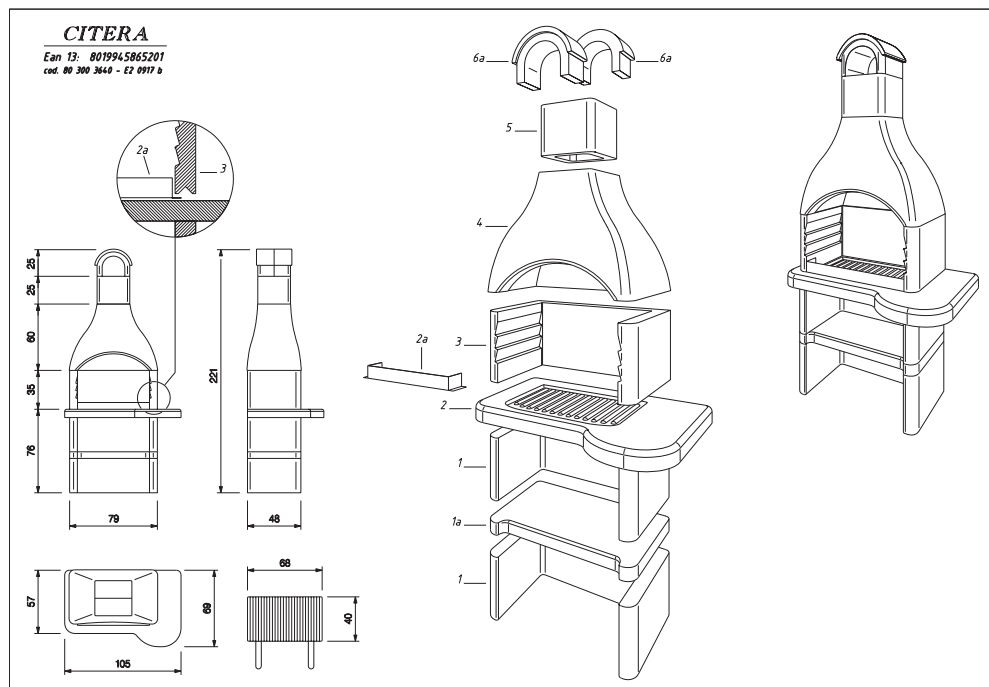

PALAZZETTI
in giardino