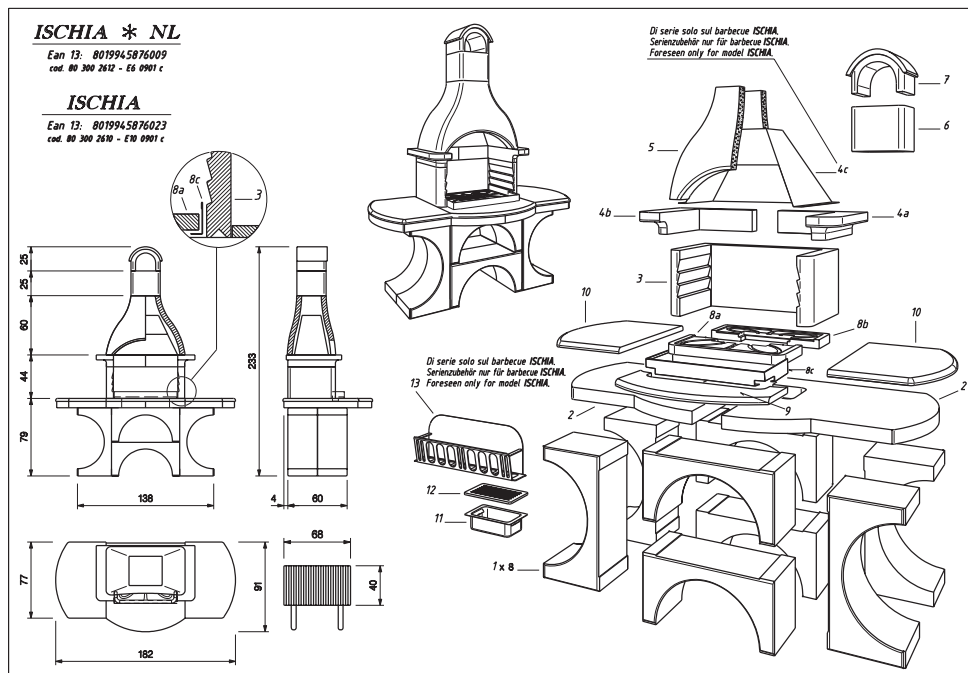

23

MINIMUM ORDER :

1

PALAZZETTI
in giardino

Barbecue Giglio

cod. 80 300 3610

SIZE: 120x80x226h

WEIGHT: 430 Kg