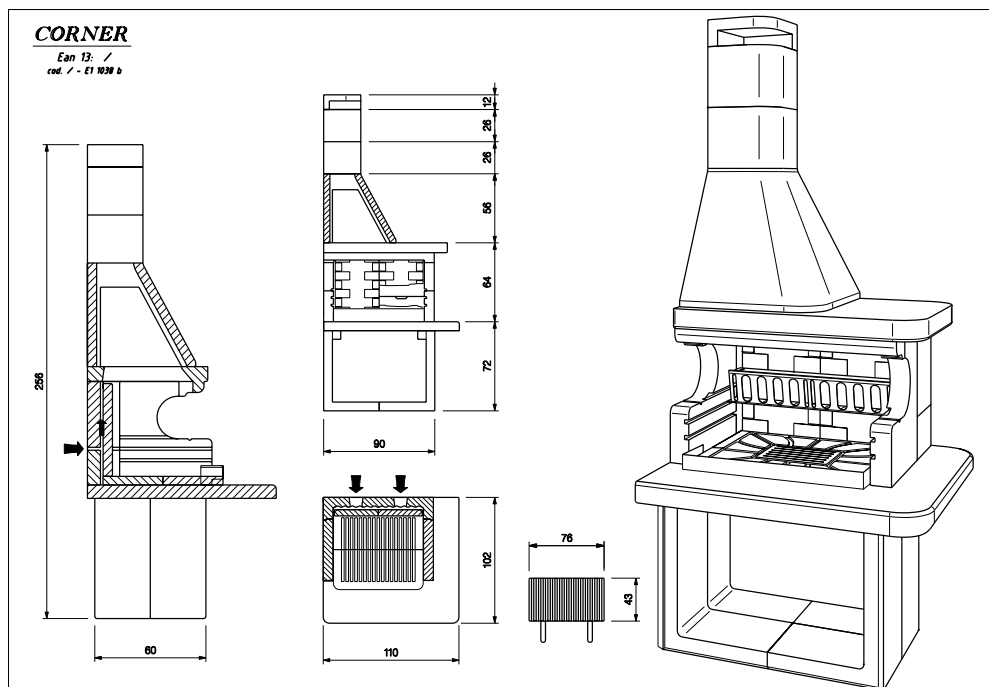

FUEL: Wood - Charcoal

PRODUCT CODE : 80 310 1170

EAN CODE :

PRODUCT CODE - SAMPLE : 80 310 1172

EAN CODE - SAMPLE :

PALLET : 120x80

P.CES/PALLET : 1

P.CES/TRUCK 25 Ton. : 33

P.CES/TRUCK 30 Ton. : 33

P.CES/CONTAINER 40" : 23

MINIMUM ORDER : 1