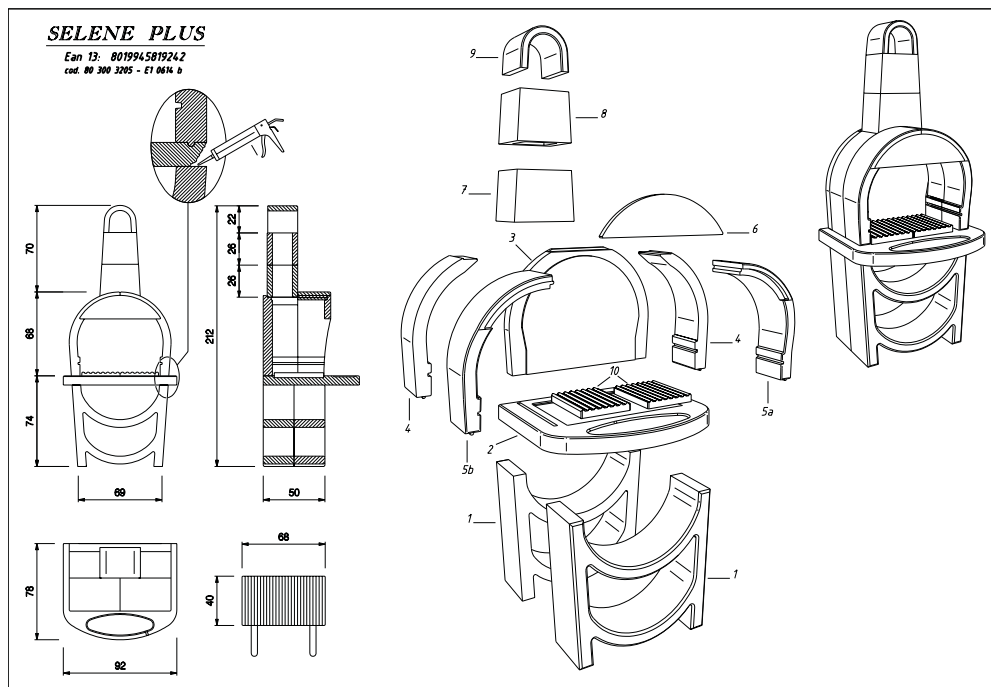

PALAZZETTI
in giardino