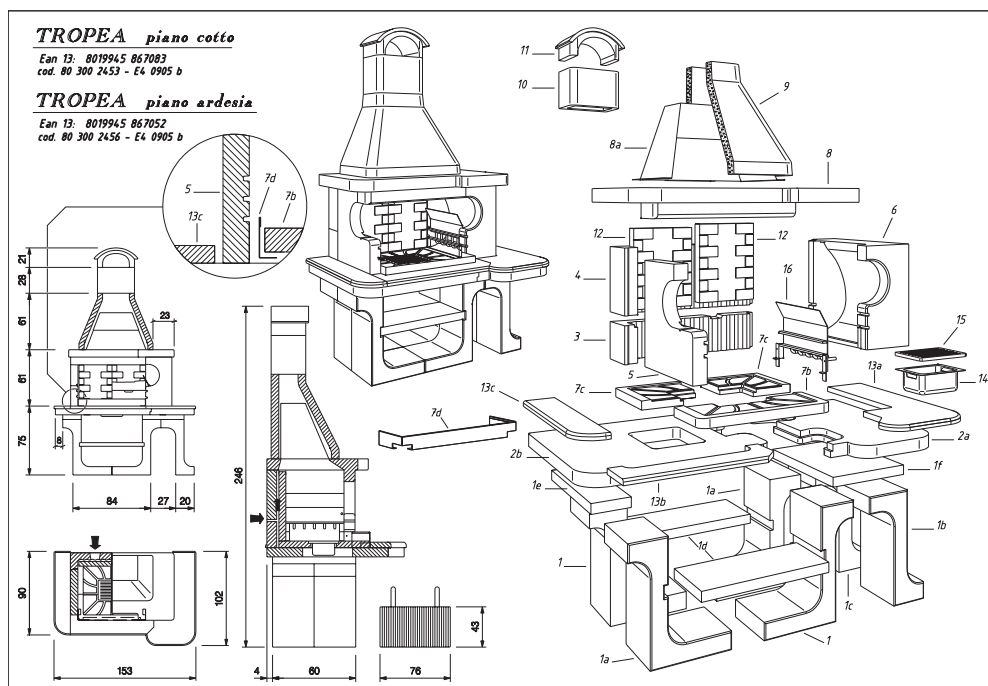

PALAZZETTI
in giardino