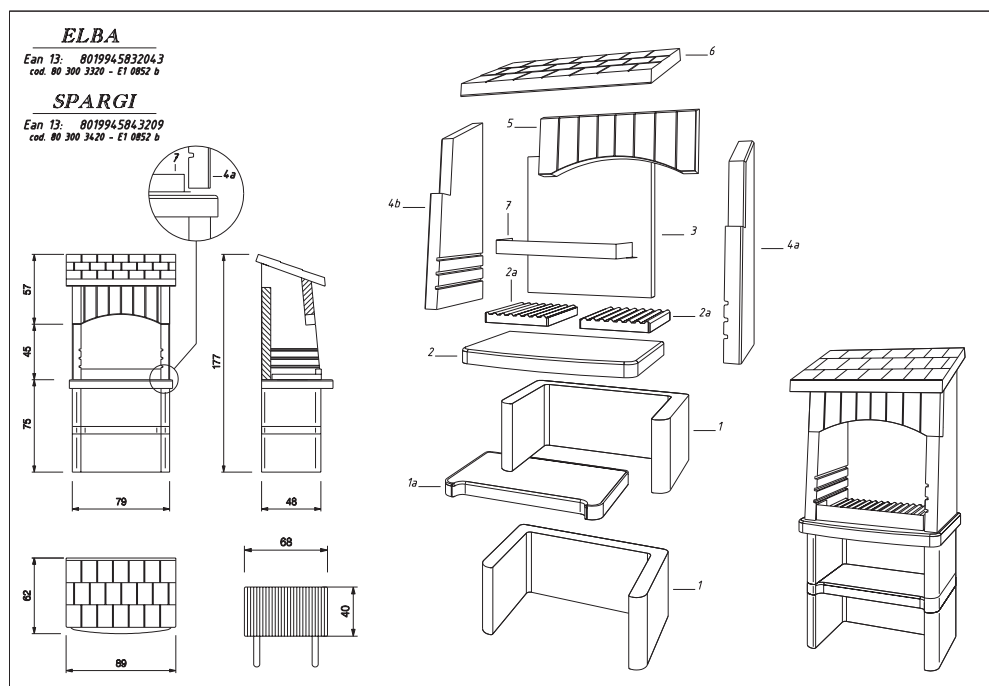

FUEL: Wood - Charcoal

PRODUCT CODE :

80 300 3320

EAN CODE :

80 199 458 32043

PRODUCT CODE - SAMPLE :

80 300 3322

EAN CODE - SAMPLE :

80 199 458 32067

PALLET : 60x80
P.CES/PALLET : 1
P.CES/TRUCK 25 Ton. : 52
P.CES/TRUCK 30 Ton. : 64
P.CES/CONTAINER 40" : 52
MINIMUM ORDER : 1