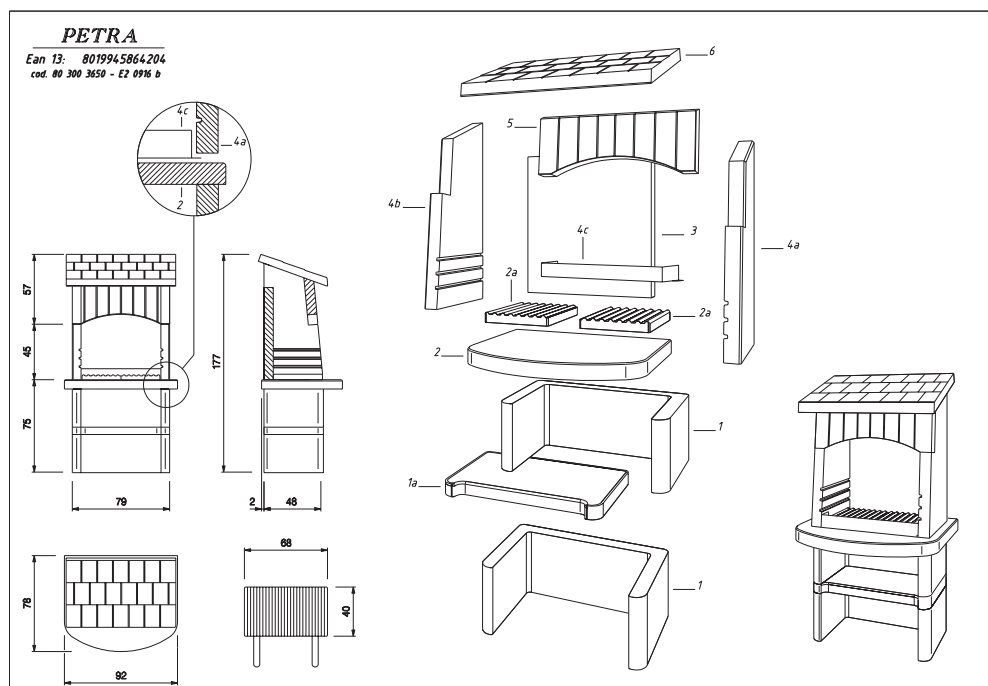

FUEL: Wood - Charcoal

PRODUCT CODE :

80 300 3650

EAN CODE :

80 199 458 64204

PRODUCT CODE - SAMPLE :

80 300 3652

EAN CODE - SAMPLE :

80 199 458 64228

PALLET :	60x80
P.CES/PALLET :	1
P.CES/TRUCK 25 Ton. :	40
P.CES/TRUCK 30 Ton. :	48
P.CES/CONTAINER 40" :	42
MINIMUM ORDER :	1