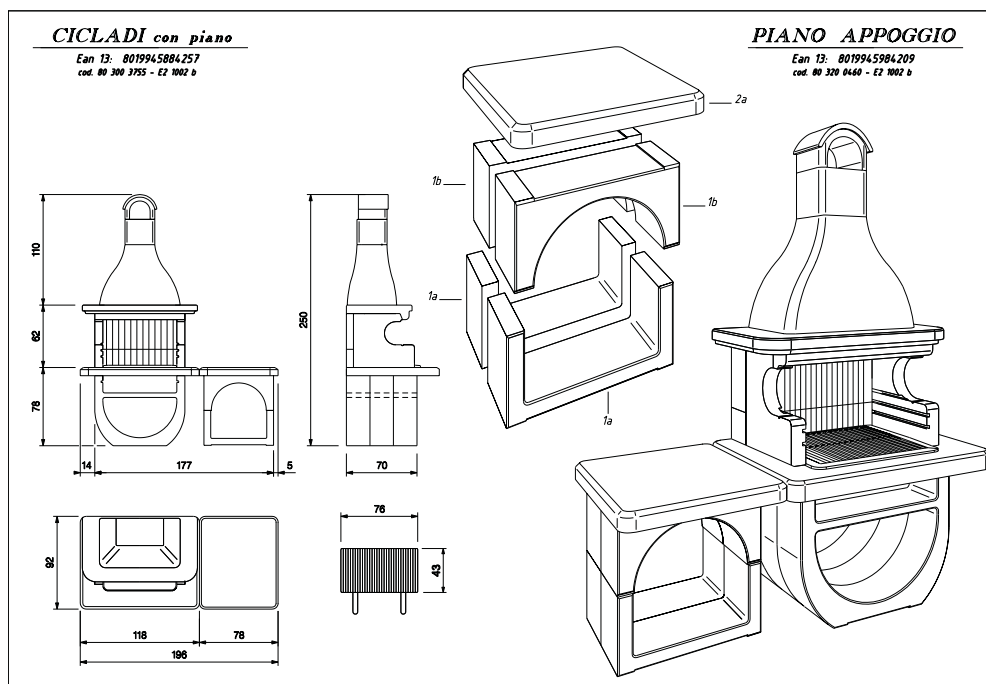

FUEL: Wood - Charcoal

PRODUCT CODE : 80 300 3755
EAN CODE : 80 199 458 84257
PRODUCT CODE - SAMPLE : 80 300 3757
EAN CODE - SAMPLE : 80 199 458 84271

PALLET : 120x80
P.CES/PALLET : 1
P.CES/TRUCK 25 Ton. : 27
P.CES/TRUCK 30 Ton. : 32
P.CES/CONTAINER 40" : 23
MINIMUM ORDER : 1