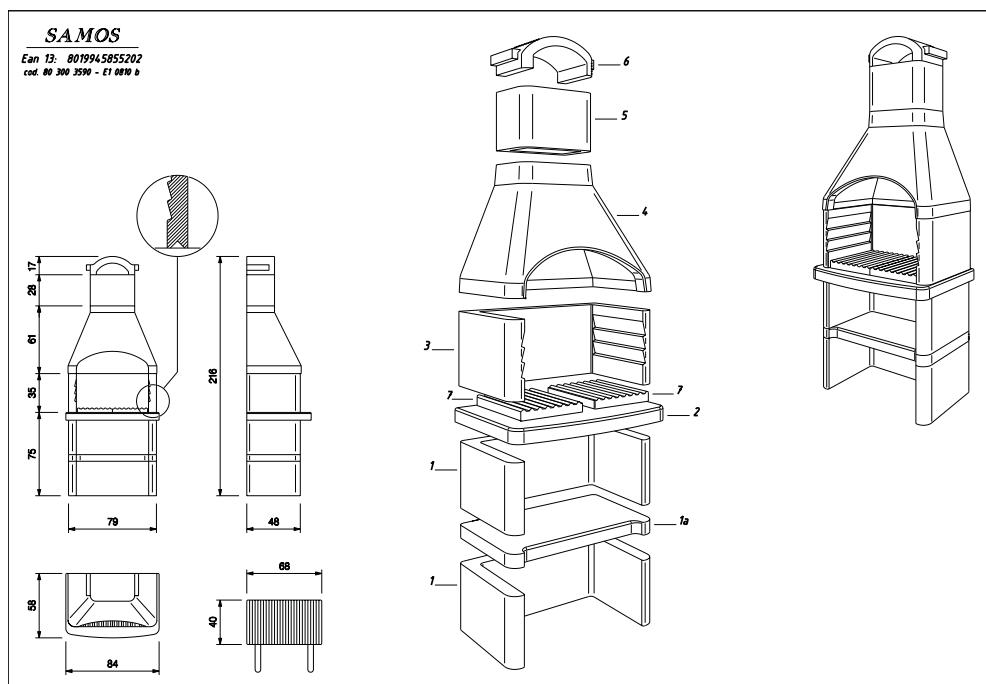

FUEL: Wood - Charcoal

PRODUCT CODE : 80 300 3590
EAN CODE : 80 199 458 55202
PRODUCT CODE - SAMPLE : 80 300 3592
EAN CODE - SAMPLE : 80 199 458 55226

PALLET : 60x82
P.CES/PALLET : 1
P.CES/TRUCK 25 Ton. : 64
P.CES/TRUCK 30 Ton. : 64
P.CES/CONTAINER 40" : 52
MINIMUM ORDER : 1