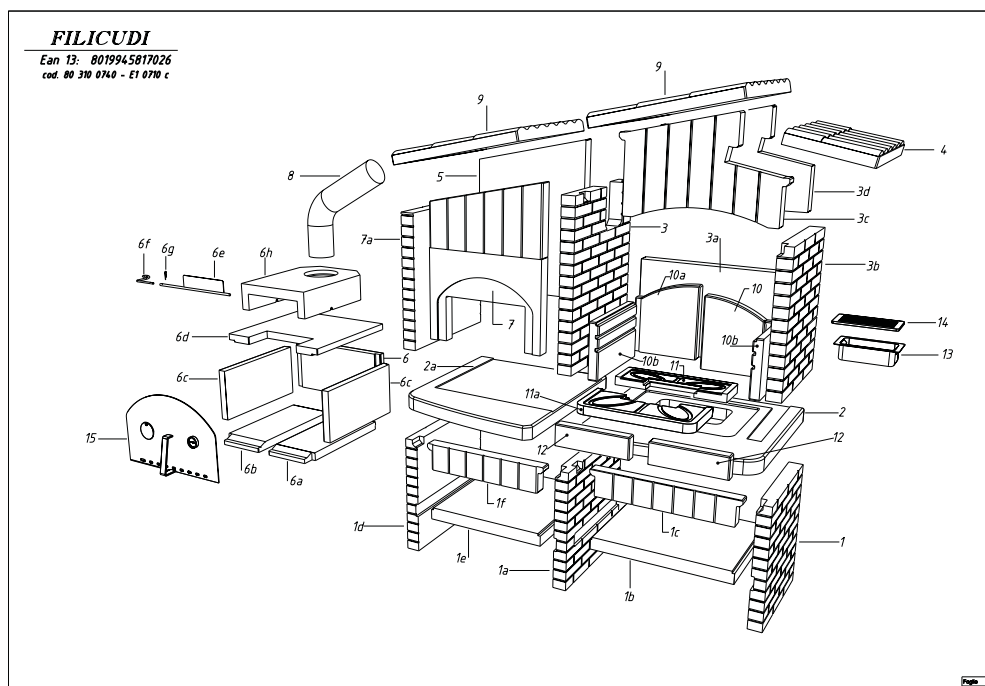

FUEL: Wood - Charcoal

PALLET : 2x(80x95)
P.CES/PALLET : 1
P.CES/TRUCK 25 Ton. : 19
P.CES/TRUCK 30 Ton. : 21
P.CES/CONTAINER 40" : 14
MINIMUM ORDER : 1