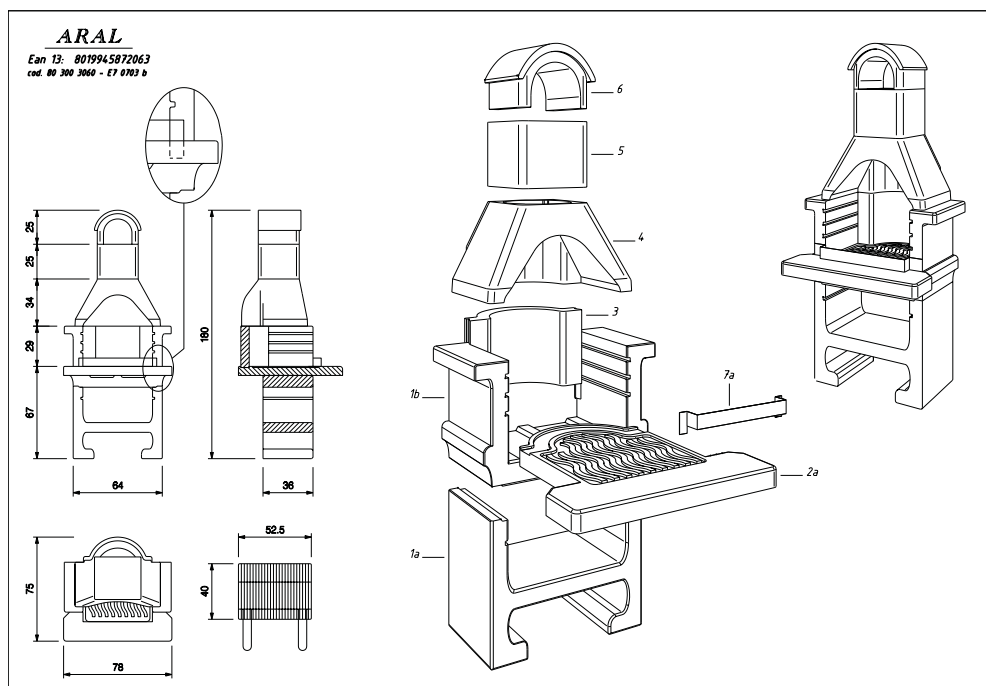

Barbecue Aral

cod. 80 300 3060

SIZE: 78x75x180h

WEIGHT: 230 Kg

DESCRIPTION:

Barbecue made of refractory concrete. Worktop, base and fireplace entirely coloured in the mixture. Only the hood requires quartz coating (excluded). Equipped with cooking grill adjustable on 3 heights and safety fire guard.

ACCESSORIES:

Cooking grill 52,5x40 cm

Safety fire guard

FUEL: Charcoal

PRODUCT CODE : 80 300 3060
EAN CODE : 80 199 458 72063
PRODUCT CODE - SAMPLE : 80 300 3062
EAN CODE - SAMPLE : 80 199 458 72087

PALLET : 80x80
P.CES/PALLET : 1
P.CES/TRUCK 25 Ton. : 96
P.CES/TRUCK 30 Ton. : 96
P.CES/CONTAINER 40" : 56
MINIMUM ORDER : 2