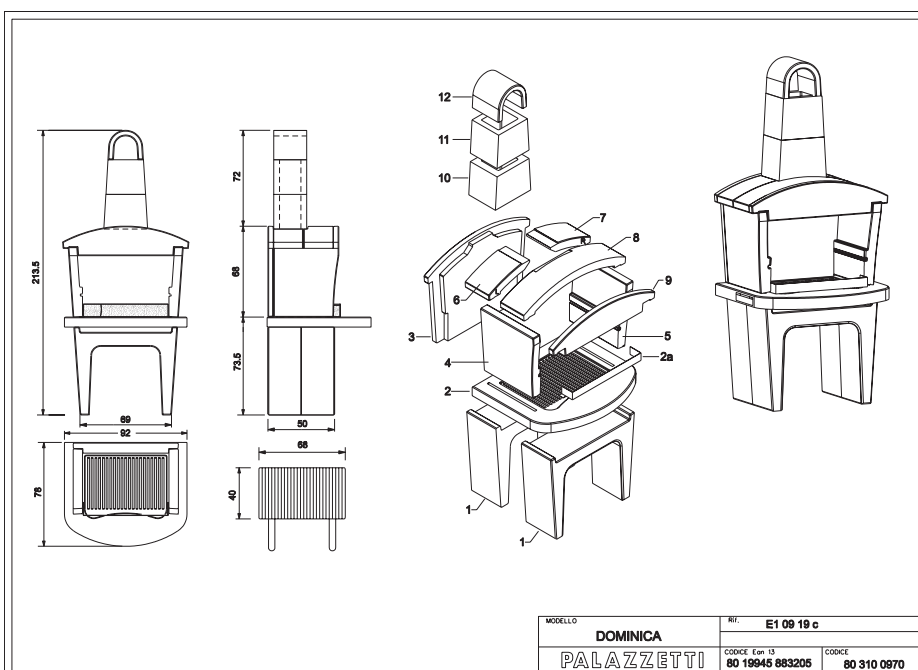

PALAZZETTI
in giardino

Barbecue Giarre

cod. 80 300 3170

SIZE: 118x78x230h

WEIGHT: 430 Kg

DESCRIPTION:

Barbecue made of refractory concrete. Wide worktop entirely coloured in the mixture. Base, fireplace and hood require quartz coating (excluded). Equipped with refractory fireplace plates, metal protecting hood, ashbox with cast iron grid, cooking grill adjustable on 3 heights and safety fire guard.