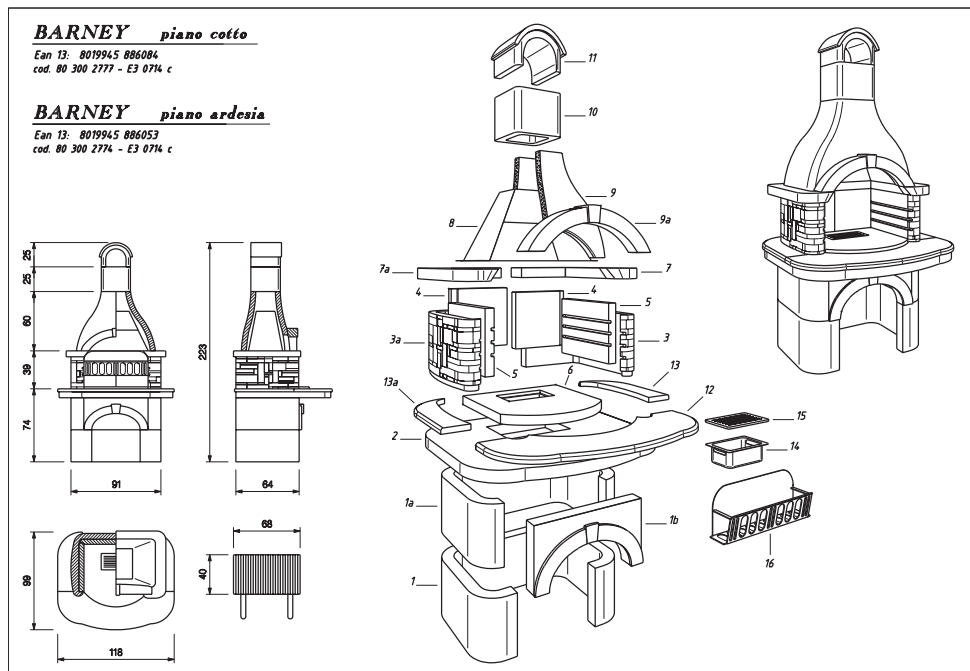

FUEL: Wood - Charcoal

PRODUCT CODE :

80 300 2777

EAN CODE :

80 199 458 86084

PRODUCT CODE - SAMPLE :

80 300 2779

EAN CODE - SAMPLE :

80 199 458 86107

PALLET : 120x80

P.CES/PALLET : 1

P.CES/TRUCK 25 Ton. : 33

P.CES/TRUCK 30 Ton. : 33

P.CES/CONTAINER 40" : 23

MINIMUM ORDER : 1