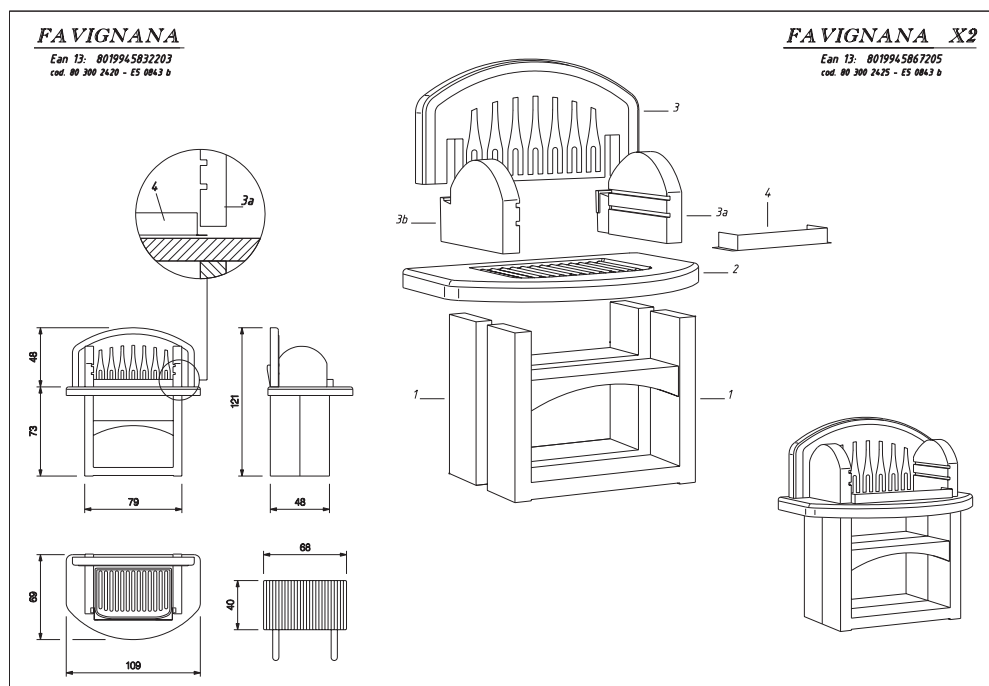

ACCESSORIES:

Cooking grill 68x40 cm
Safety fire guard

FUEL: Charcoal

PRODUCT CODE : 80 300 2425
EAN CODE : 80 199 458 32296
PRODUCT CODE - SAMPLE : 80 300 2422
EAN CODE - SAMPLE : 80 199 458 32227

PALLET : 80x120
P.CES/PALLET : 1
P.CES/TRUCK 25 Ton. : 2
P.CES/TRUCK 30 Ton. : 66
P.CES/CONTAINER 40" : 46
MINIMUM ORDER : 2

Barbecue Vesuvio

cod. 80 310 1130

SIZE: 72x53x175h

WEIGHT: 205 Kg

DESCRIPTION:

Barbecue made of refractory concrete. Worktop entirely coloured in the mixture. Base, fireplace and hood require quartz coating (excluded). Equipped with cooking grill adjustable on 3 heights and safety fire guard.