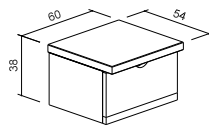

EXTRACTABLE MODULE