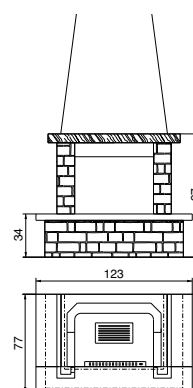

The modules are made in veneered walnut wood with crystal shelves.

SINGLE DOORS

SINGLED SHOWCASE

DOUBLE DOORS

SHELVES MADE IN WALNUT VENEERED WOOD

ANDRIA TOTAL

cm 123x77x97h - weight: 280 kg
Made in: Trani marble lopped and spaced,
 Glossy Asiago Red top. Pine bean in
 walnut colour.

Usable fireplaces: Range 64
Available in the version: totally encased*

ANDRIA CORNER

cm 113.5x113.5x97h - weight: 200 kg
Made in: Trani marble lopped and spaced,
 Glossy Asiago Red top. Pine bean in
 walnut colour.