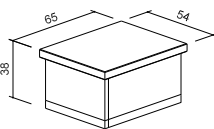

FIXED TERMINAL MODULE