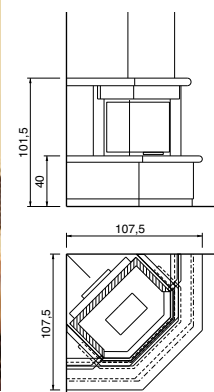

OTRANTO CORNER

cm 107,5x107,5x101,5h

Made in: bushhammered white stone, glossy white or pearl pink marble top. Veneered walnut wood beam.

Usable fireplaces: Range Exa 64* - Range Exa 78

Available in the version: totally encased - corner*.