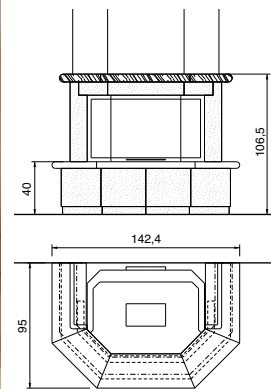

Available in the version: corner* -
totally encased

EASY_LINECOVERS

OTRANTO TOTAL

cm 142,4x95x106,5h

Made in: bushhammered white stone, glossy white or pearl pink marble top. Veneered walnut wood beam.

Usable fireplaces: Range Exa 64 - Range Exa 78*

Available in the version: totally encased - corner

OTRANTO CORNER

cm 107,5x107,5x101,5h

Made in: bushhammered white stone, glossy white or pearl pink marble top. Veneered walnut wood beam.

Usable fireplaces: Range Exa 64* - Range Exa 78