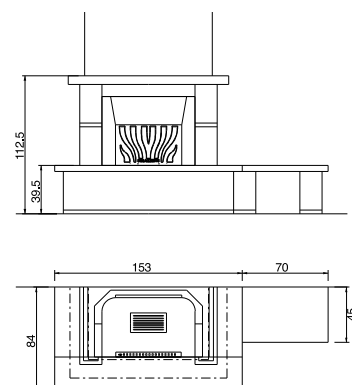

Usable fireplaces: Range 64
Available in the version: totally encased*

ANDRIA CORNER

cm 113.5x113.5x97h - weight: 200 kg
Made in: Trani marble lopped and spaced,
 Glossy Asiago Red top. Pine bean in
 walnut colour.

Usable fireplaces: Range 64 Exa*, range 78 Exa*

Available in the version: totally encased* - corner - with/without * bench

ANVERSA TOTAL

cm 153x84x112,5h - weight: 290 kg

Made in: White Mediterranean marble glossy with top and inserts in Asiago Red. Solid pine wood beam walnut colour.

Usable fireplaces: Range 78 - Ecofire to be inserted*

Available in the version: totally encased* - corner - with/without * bench

ANVERSA DIAGONAL CORNER

cm 124x124x112,5h - weight: 175 kg

Made in: White Mediterranean marble glossy with top and inserts in Asiago Red. Solid pine wood beam walnut colour.