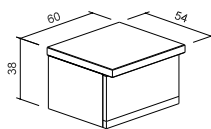

FIXED MODULE