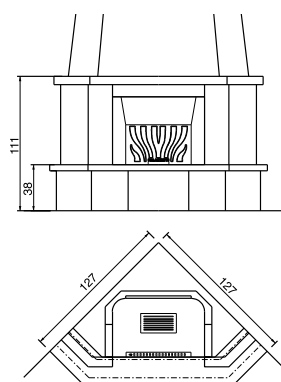

ROVIGNO CORNER DIAGONAL

cm 127x127x111h

Made in: Trani lopped spaced with glossy Alpine walnut top and architrave. Veneered wood walnut colour beam.

Usable fireplaces: Range 78*, Range 86, Range 96

Available in the version: totally encased - corner - diagonal corner* - with/without * bench