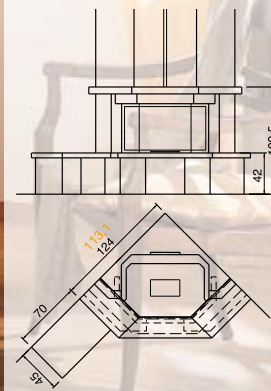

CORDOBA DIAGONAL CORNER

cm 124x124x109,5h - peso: 230 kg

Made in: antique-finish Soleado marble with cement spacing and top in glossy White Mediterranean marble. Solid pine beam walnut colour.

Usable fireplaces: MBL 66 Exa-78 Exa*

- MBL Termopalex 78 Exa - Palex 78 Exa

Available in the version: totally encased - corner* - with/without * bench