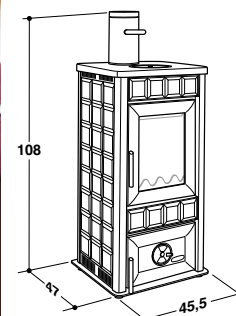

EASY_INSERT	76 RIGHT_LEFT
Dimensions - Weight	cm 75,5x45x56h - kg 130
Global thermal power (performance)	kcal/h 10.500-kW 12,2
Performance	~73 %
External vent	1 x Ø 15 cm
Smoke outlet	Ø 20 cm
Electroventilator (optional)	350 o 680 m³/h
Advised quantity of wood	2÷4 kg/h

Global capacity: kcal/h 6.790-kW 7.9

Performance: 79.7%

EASY_LINESTOVES

DIANA

cm 45.5x48.5x107.5h - weight: 100 kg

Metal stove with front metal inserts.

Fireproof hearth, ceramic glass with self-cleaning system. Extractable ash container and brazier shaking system. Practical and functional cast iron cooktop.

Global capacity: kcal/h 7.050-kW 8.2

Performance: 75.3%

DORY

cm 45.5x47x108h - weight: 100 kg

Stove with ceramic sides and front. Cast iron hearth, ceramic glass with self-cleaning system. Extractable ash container and brazier shaking system. Practical and functional cast iron cooktop.

Global capacity: kcal/h 7.050-kW 8.2

Performance: 75.3%

STOVES EASY_LINE

FEDERICA WITH OVEN

cm 54x46x133h - weight: 180 kg

oven: cm 24,5x25,5x35,5

Stove with a structure entirely in cast iron covered in enamelled majolica. Completed by a self-cleaning glass, extractable ash container, handle with wooden inserts and a practical and efficient oven with thermometer for baking. The smoke circulation in the oven allows to keep the temperature homogenous for better baking results.