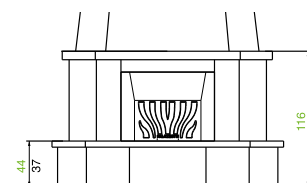

PARENZO CORNER DIAGONAL ASIAGO RED

cm 127x127x110h

Made in: Asiago Red lopped marble cement spaced, white glossy marble top. Veneered wood walnut colour beam.

Usable fireplaces: Range 78 - Range 96* - Ecofire to be inserted

Available in the version: corner 78* - 96 with/without one*/two benches - corner for Ecofire with/without one/two benches