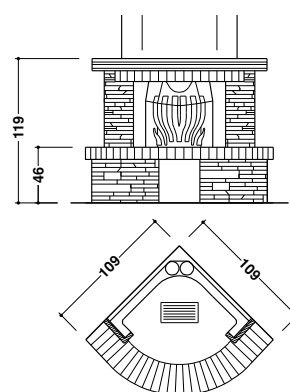

Usable fireplaces: B80* - C80

Available in the version: corner*

LIONE

cm 153x82x114h

Made in: bushhammered white stone with top and architrave in bricks. Beam in veneered wood walnut colour.

Usable fireplaces: Range 64* - Range 78*