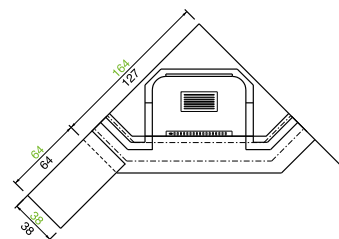

Available in the version: totally encased - corner

OTRANTO CORNER

cm 107,5x107,5x101,5h

Made in: bushhammered white stone, glossy white or pearl pink marble top. Veneered walnut wood beam.

Usable fireplaces: Range Exa 64* - Range Exa 78

Available in the version: totally encased - corner*.

PARENZO CORNER DIAGONAL TRANI

cm 127x127x110h

Made in: Trani lopped cement spaced marble, glossy Asiago Red marble top Veneered wood walnut colour beam.

Usable fireplaces: Range 78* - Ecofire to be inserted - Range 96*

Available in the version: corner with one*/two benches - corner for Ecofire with one/two benches.

PARENZO CORNER DIAGONAL ASIAGO RED

cm 127x127x110h