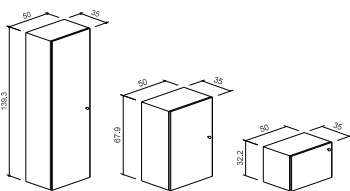

The modules are made in veneered walnut wood with crystal shelves.

SINGLE DOORS

SINGLED SHOWCASE

DOUBLE DOORS

SHELVES MADE IN WALNUT VENEERED WOOD

ANDRIA TOTAL

cm 123x77x97h - weight: 280 kg
Made in: Trani marble lopped and spaced,
 Glossy Asiago Red top. Pine bean in
 walnut colour.