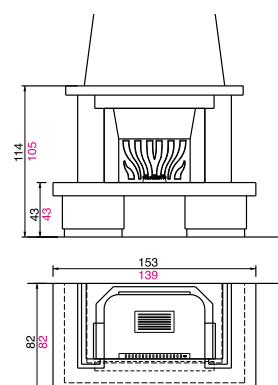

LIONE

cm 153x82x114h

Made in: bushhammered white stone with top and architrave in bricks. Beam in veneered wood walnut colour.

Usable fireplaces: Range 64* - Range 78*

- Ecofire to be inserted

Available in the version: totally encased*

- corner - diagonal corner