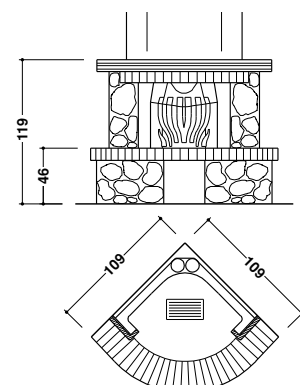

DRESDA

cm 109x109x119h

Made in: entirely technical stone that is fine cement material with natural oxides; the effect is spaced brick for top and architrave and irregular stone for elevations and walls. Beam in veneered wood walnut colour

Usable fireplaces: Palex B80, C80

Available in the version: corner*