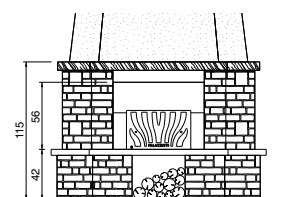

ZAGABRIA

cm 127x127x115h

Made in: technical stone, glossy Asiago Red top and architrave. Veneered wood walnut colour beam.

Usable fireplaces: Range 78*

Available in the version: diagonal corner*
- with*/without bench

ZARA TOTAL

cm 153x84x111h

Made in: Asiago Red marble with cement space, glossy white Mediterranean marble top. Veneered wood walnut colour beam. All versions are reversible.

Usable fireplaces: Range 78* - Range 86*
- Range 96*

Available in the version: totally encased*
- corner - diagonal corner - with*/without bench