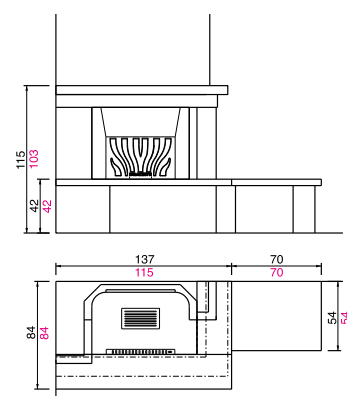

Available in the version: corner* - with/without * bench

TUNISI

cm 137x84x115h

Made in: antique-style Soleado marble with cement spaces glossy white Mediterranean marble top. Veneered wood walnut colour beam.

Usable fireplaces: Range 64*, Range 78*

Available in the version: corner* - with*/without bench

ZAGABRIA

cm 127x127x115h

Made in: technical stone, glossy Asiago Red top and architrave. Veneered wood walnut colour beam.