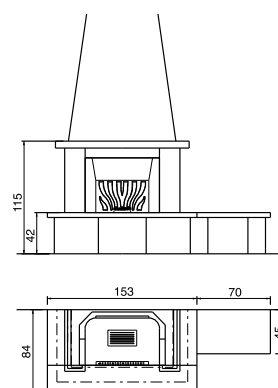

Made in: flamed Medea stone, or brushed Egyptian Yellow. With elevation in white bush hammered stone.

Usable fireplaces: Palex: Range 78

Available in the version: totally encased - corner*

CORDOBA TOTAL

cm 153x84x115h - weight: 380 kg

Available in the version: totally encased* - corner - with*/without bench

CORDOBA ROUND

cm 110x110x115h - weight: 200 kg

Made in: antique-finish Soleado marble with cement spacing and top in glossy White Mediterranean marble. Solid pine beam walnut colour.