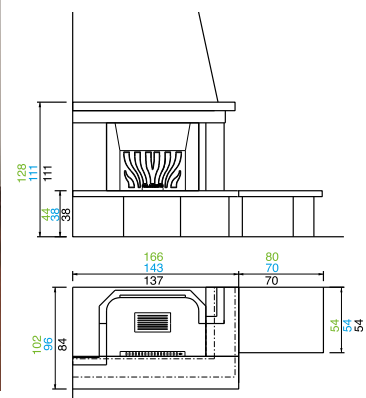

ZARA CORNER

cm 137x84x111h

Made in: Asiago Red marble with cement space, glossy white Mediterranean marble top. Veneered wood walnut colour beam. All versions are reversible.

Usable fireplaces: Range 78* - Range 86* - Range 96*

Available in the version: totally encased - corner* - diagonal corner - with*/without bench