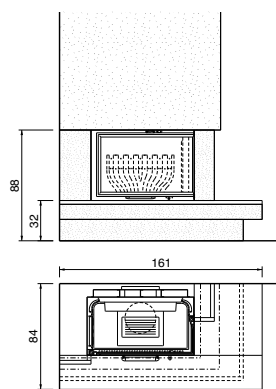

Made in: flamed Medea stone, or brushed Egyptian Yellow. With elevation in white bush hammered stone.

Usable fireplaces: Range 78

Available in the version: totally encased - corner*

BUDAPEST

cm 161x84x88h

Made in: flamed Medea stone, or brushed Egyptian Yellow. With elevation in white bush hammered stone.

Usable fireplaces: Palex: Range 78

Available in the version: totally encased - corner*

CORDOBA TOTAL

cm 153x84x115h - weight: 380 kg