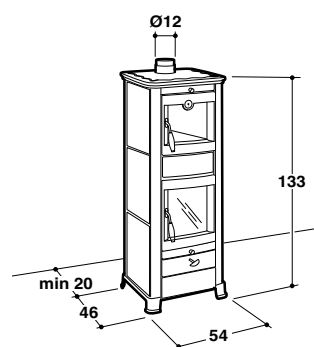

Global capacity: kcal/h 7.050-kW 8.2

Performance: 75.3%

DORY

cm 45.5x47x108h - weight: 100 kg

Stove with ceramic sides and front. Cast iron hearth, ceramic glass with self-cleaning system. Extractable ash container and brazier shaking system. Practical and functional cast iron cooktop.

Global capacity: kcal/h 7.050-kW 8.2

Performance: 75.3%

STOVES EASY_LINE

FEDERICA WITH OVEN

cm 54x46x133h - weight: 180 kg

oven: cm 24,5x25,5x35,5

Stove with a structure entirely in cast iron covered in enamelled majolica. Completed by a self-cleaning glass, extractable ash container, handle with wooden inserts and a practical and efficient oven with thermometer for baking. The smoke circulation in the oven allows to keep the temperature homogenous for better baking results.

Global capacity: kcal/h 8.084-kW 9.4

Performance: 81.1%

STELLA

cm 50,5x54x104h - weight: 140 kg

Stove covered in ceramic. Cast iron hearth with self-cleaning system. Extractable ash container and brazier shaking system.