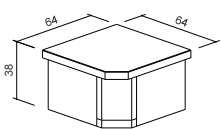

BASE MODULES

Made in white Mediterranean glossy marble with skirting and top in glossy coral rose marble.

ANGULAR MODULE