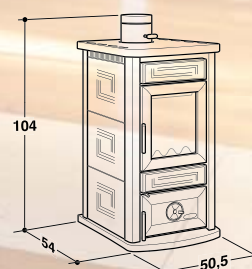

Global capacity: kcal/h 7.050-kW 8.2

Performance: 75.3%

STOVES EASY_LINE

FEDERICA WITH OVEN

cm 54x46x133h - weight: 180 kg

oven: cm 24,5x25,5x35,5

Stove with a structure entirely in cast iron covered in enamelled majolica. Completed by a self-cleaning glass, extractable ash container, handle with wooden inserts and a practical and efficient oven with thermometer for baking. The smoke circulation in the oven allows to keep the temperature homogenous for better baking results.

Global capacity: kcal/h 8.084-kW 9.4

Performance: 81.1%

STELLA

cm 50,5x54x104h - weight: 140 kg

Stove covered in ceramic. Cast iron hearth with self-cleaning system. Extractable ash container and brazier shaking system.

Global capacity: kcal/h 9.000-kW 10.4

Performance: 76.2%

EASY_LINESTOVES

STELLA WITH OVEN

cm 50,5x54x133.5h - weight: 150 kg

oven size: cm 26x36x20h

Stove covered in ceramic. Cast iron hearth with self-cleaning system. Extractable ash container and brazier shaking system. It is enriched with a practical and functional oven with thermometer.