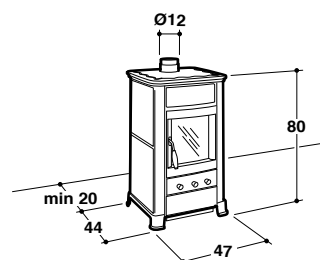

EASY_INSERT	76 RIGHT_LEFT
Dimensions - Weight	cm 75,5x45x56h - kg 130
Global thermal power (performance)	kcal/h 10.500-kW 12,2
Performance	~73 %
External vent	1 x Ø 15 cm
Smoke outlet	Ø 20 cm
Electroventilator (optional)	350 o 680 m³/h
Advised quantity of wood	2÷4 kg/h

*Section with deviator
High efficiency smoke circulation
in cast iron: low consumption for
a caloric output.*

ALESSIA

cm 47x44x80h - weight: 120 kg

Stove with structure entirely in cast iron, solid, resistant, covered in enamelled majolica. Completed by a self-cleaning glass. Extractable ash container, handle with wooden inserts.

Global capacity: kcal/h 6.790-kW 7.9

Performance: 79.7%

EASY_LINESTOVES

DIANA

cm 45.5x48.5x107.5h - weight: 100 kg

Metal stove with front metal inserts.

Fireproof hearth, ceramic glass with self-cleaning system. Extractable ash container and brazier shaking system. Practical and functional cast iron cooktop.

Global capacity: kcal/h 7.050-kW 8.2

Performance: 75.3%

DORY

cm 45.5x47x108h - weight: 100 kg

Stove with ceramic sides and front. Cast iron hearth, ceramic glass with self-cleaning system. Extractable ash container and brazier shaking system. Practical and functional cast iron cooktop.