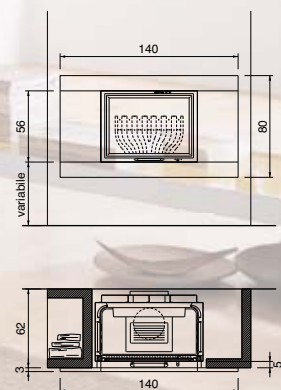

EASY_LINECOVERS

PRAGA

cm 140x5x80h

Made in: flamed Medea stone or brushed Egyptian Yellow.

Usable fireplaces: Range 78

Available in the version: wall

ROVIGNO CORNER

cm 137x84x111h