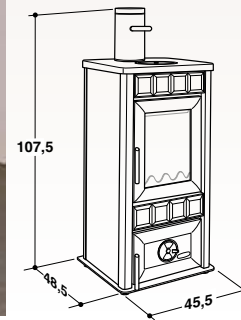

EASY_INSERT	76 RIGHT_LEFT
Dimensions - Weight	cm 75,5x45x56h - kg 130
Global thermal power (performance)	kcal/h 10.500-kW 12,2
Performance	~73 %
External vent	1 x Ø 15 cm
Smoke outlet	Ø 20 cm
Electroventilator (optional)	350 o 680 m³/h
Advised quantity of wood	2÷4 kg/h

*Section with deviator
High efficiency smoke circulation
in cast iron: low consumption for
a caloric output.*

ALESSIA

cm 47x44x80h - weight: 120 kg

Stove with structure entirely in cast iron, solid, resistant, covered in enamelled majolica. Completed by a self-cleaning glass. Extractable ash container, handle with wooden inserts.

Global capacity: kcal/h 6.790-kW 7.9

Performance: 79.7%

EASY_LINESTOVES

DIANA

cm 45.5x48.5x107.5h - weight: 100 kg

Metal stove with front metal inserts.

Fireproof hearth, ceramic glass with self-cleaning system. Extractable ash container and brazier shaking system. Practical and functional cast iron cooktop.

Global capacity: kcal/h 7.050-kW 8.2

Performance: 75.3%

DORY

cm 45.5x47x108h - weight: 100 kg

Stove with ceramic sides and front. Cast iron hearth, ceramic glass with self-cleaning system. Extractable ash container and brazier shaking system. Practical and functional cast iron cooktop.