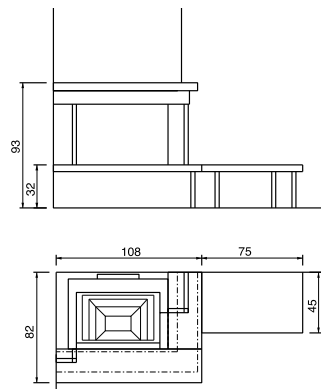

SALONICCO

cm 108x82x93h

Made in: White glossy Mediterranean marble with glossy Asiago Red marble top and inserts. Veneered wood walnut colour beam. All versions are reversible.

Usable fireplaces: Range 64*

Available in the version: corner* - with/without * bench