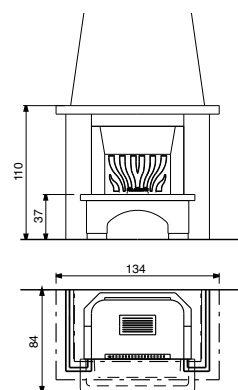

Available in the version: diagonal corner*

MARSALA

cm 134x84x110h

Made in: technical stone with antique-style Royal yellow top and architrave. Beam in veneered wood walnut colour.

Usable fireplaces: Range 78

Available in the version: totally encased*
- diagonal corner

MONTEFELTRO

cm 141x84x116h

Made in: lopped Asiago Red marble spaced with glossy Asiago Red marble. Pine wood beam walnut colour.

Usable fireplaces: Range 78