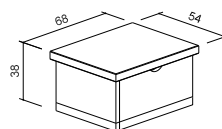

TERMINAL EXTRACTABLE MODULE