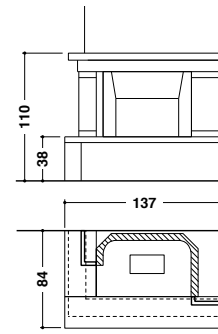

Amburgo is a modular program where the fireplace element can be completed by various furnishing elements, devised to be easily modulated in an already existing architectural context, guaranteeing excellent results. The range of solutions obtainable by combining the various modules is very wide.

BASE MODULES

Made in white Mediterranean glossy marble with skirting and top in glossy coral rose marble.