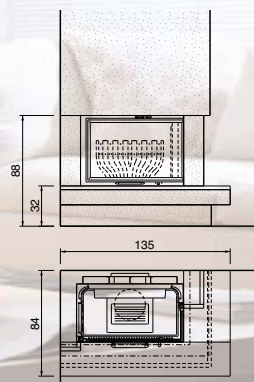

BUDAPEST

cm 161x84x88h

Made in: flamed Medea stone, or brushed Egyptian Yellow. With elevation in white bush hammered stone.

Usable fireplaces: Palex: Range 78

Available in the version: totally encased - corner*