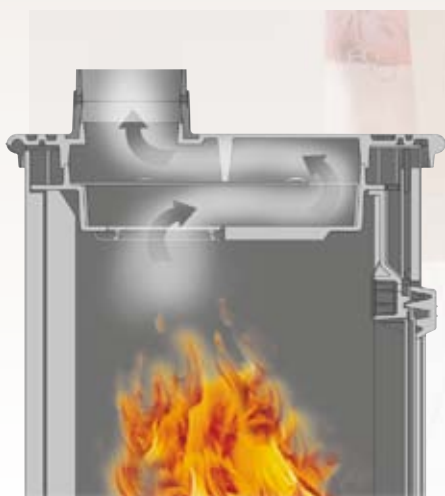

STOVES EASY_LINE

SMALL DIMENSIONS, GREAT PERFORMANCES FOR THESE STOVES THAT COMBINE TO ALL THE BENEFITS OF A HEALTHY AND SAFE HEAT WITH THE PLEASURE OF PARTICULARLY CONVENIENT PRICE.

The Easy-Line stoves are solid and resistant with reduced dimensions and compact form to be inserted harmoniously in every room. The functioning guarantees great performances: the produced heat is distributed homogeneously thanks to the mix of two heating principles, by irradiation and convection; the control of comburent air allows obtaining a great saving of consumptions. Covered in enamelled majolica for a ravishing retro style, every detail has been painstakingly taken care of making these stoves stand out even in the most modern contexts.

*Section with deviator
High efficiency smoke circulation
in cast iron: low consumption for
a caloric output.*