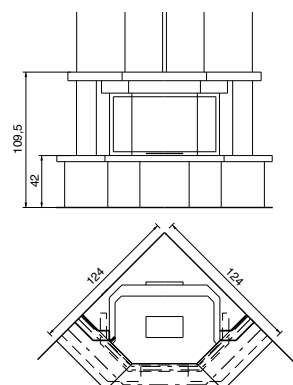

EASY_LINECOVERS

LUGANO

cm 153x82x116h

Made in: bushhammered white stone with top and architrave in bricks. Veneered wood walnut colour beam.

Usable fireplaces: Range 78

Available in the version: totally enclosed

MANTOVA

cm 124x124x109,5h

Made in: Yellow Quartzite spaced with white glossy Mediterranean top. Beam in veneered wood walnut colour.

Usable fireplaces: Range Exa 78

Available in the version: diagonal corner*