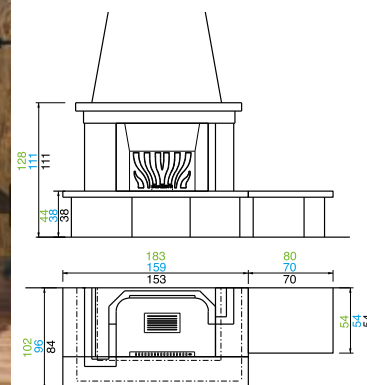

Usable fireplaces: Range 64*, Range 78*

Available in the version: corner* - with*/without bench

ZAGABRIA

cm 127x127x115h

Made in: technical stone, glossy Asiago Red top and architrave. Veneered wood walnut colour beam.

Usable fireplaces: Range 78*

Available in the version: diagonal corner*
- with*/without bench

ZARA TOTAL

cm 153x84x111h

Made in: Asiago Red marble with cement space, glossy white Mediterranean marble top. Veneered wood walnut colour beam. All versions are reversible.

Usable fireplaces: Range 78* - Range 86*
- Range 96*

Available in the version: totally encased*
- corner - diagonal corner - with*/without bench

EASY_LINECOVERS

ZARA CORNER DIAGONAL

cm 127x127x111h

Made in: Asiago Red Marble spaced with cement, glossy white Mediterranean marble top. Veneered wood walnut colour beam. All versions are reversible.