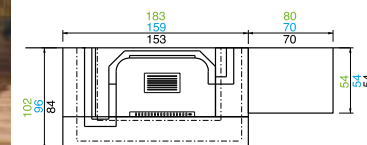

Usable fireplaces: Range 78*

Available in the version: diagonal corner*
- with*/without bench

ZARA TOTAL

cm 153x84x111h

Made in: Asiago Red marble with cement space, glossy white Mediterranean marble top. Veneered wood walnut colour beam. All versions are reversible.

Usable fireplaces: Range 78* - Range 86*
- Range 96*

Available in the version: totally encased*
- corner - diagonal corner - with*/without bench

EASY_LINECOVERS

ZARA CORNER DIAGONAL

cm 127x127x111h

Made in: Asiago Red Marble spaced with cement, glossy white Mediterranean marble top. Veneered wood walnut colour beam. All versions are reversible.