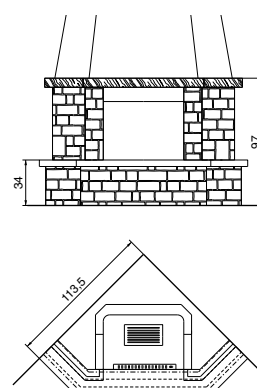

ANDRIA TOTAL

cm 123x77x97h - weight: 280 kg
Made in: Trani marble lopped and spaced,
Glossy Asiago Red top. Pine bean in
walnut colour.

Usable fireplaces: Range 64
Available in the version: totally encased*

ANDRIA CORNER

cm 113.5x113.5x97h - weight: 200 kg
Made in: Trani marble lopped and spaced,
Glossy Asiago Red top. Pine bean in
walnut colour.

Usable fireplaces: Range 64
Available in the version: corner*