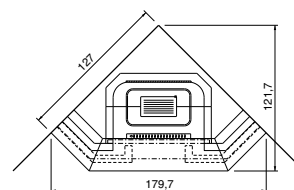

ZAGABRIA

cm 127x127x115h

Made in: technical stone, glossy Asiago Red top and architrave. Veneered wood walnut colour beam.

Usable fireplaces: Range 78*

Available in the version: diagonal corner*
- with*/without bench

ZARA TOTAL

cm 153x84x111h

Made in: Asiago Red marble with cement space, glossy white Mediterranean marble top. Veneered wood walnut colour beam. All versions are reversible.

Usable fireplaces: Range 78* - Range 86*
- Range 96*

Available in the version: totally encased*
- corner - diagonal corner - with*/without bench