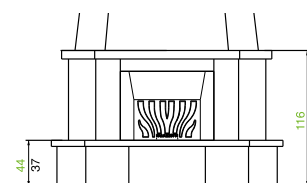

Available in the version: totally encased - corner*.

PARENZO CORNER DIAGONAL TRANI

cm 127x127x110h

Made in: Trani lopped cement spaced marble, glossy Asiago Red marble top Veneered wood walnut colour beam.

Usable fireplaces: Range 78* - Ecofire to be inserted - Range 96*

Available in the version: corner with one*/two benches - corner for Ecofire with one/two benches.

PARENZO CORNER DIAGONAL ASIAGO RED

cm 127x127x110h