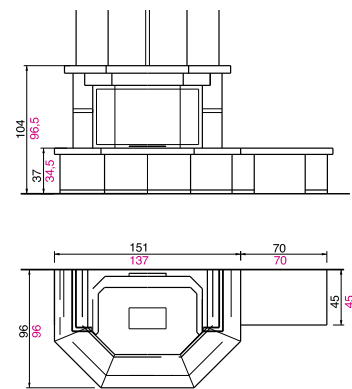

EASY_INSERT	64 RIGHT_LEFT
Dimensions - Weight	cm 61x42x45h - kg 95
Global thermal power (performance)	kcal/h 6.800 - kW7,9
External vent	1 x Ø 15 cm
Smoke outlet	Ø 16 cm
Advised quantity of wood	2÷3 kg/h

Usable fireplaces: Range 64
Available in the version: totally encased*

ANDRIA CORNER

cm 113.5x113.5x97h - weight: 200 kg
Made in: Trani marble lopped and spaced,
 Glossy Asiago Red top. Pine bean in
 walnut colour.

Usable fireplaces: Range 64
Available in the version: corner*

EASY_LINECOVERS

ANVERSA TOTAL HEXAGON

cm 151x96x104h

Made in: White Mediterranean marble glossy with top and inserts in Asiago Red. Solid pinewood beam walnut colour.

Usable fireplaces: Range 64 Exa*, range 78 Exa*

Available in the version: totally encased* - corner - with/without * bench

ANVERSA TOTAL

cm 153x84x112,5h - weight: 290 kg

Made in: White Mediterranean marble glossy with top and inserts in Asiago Red. Solid pine wood beam walnut colour.