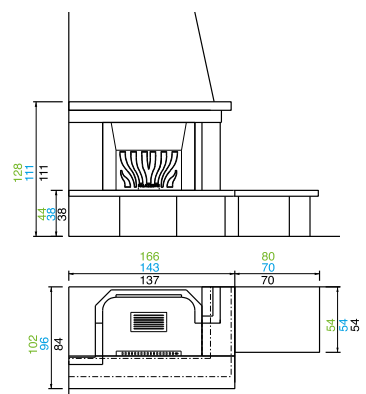

ROVIGNO CORNER

cm 137x84x111h

Made in: Trani lopped spaced with glossy Alpine walnut top and architrave. Beam in solid pine wood walnut colour.

Usable fireplaces: Range 78*, Range 86*, Range 96*

Available in the version: totally encased - corner* - with*/without bench