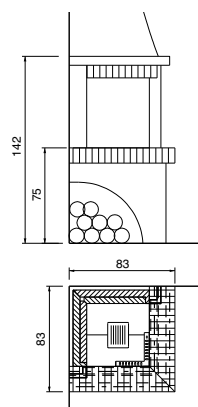

COVERSEASY_LINE

The Palazzetti collection worth knowing. It is worth it because it offers a wide range of models at very, very competitive prices. Without giving up on quality. Coverings vary for form, style and materials, designed to complement and enhance the personality of every house and every architectural environment: from tavern to more modern spaces, from country-style to classical atmospheres. The Easy Line range also includes a modular program to equip the fireplace wall, apt to furnish every area with coherence and personally. The Easy Line offer is so diversified and articulated so it satisfies any need for style and size. For this reason we do not offer a specific "made to measure" service because it is unnecessary and doing so enables us to contain prices even more.

QUOTES KEY

Red paalex:	64	The photos of the coverings of country-style fireplaces are indicative. In fact, the use of natural stone requires us to abide to the conformation and characteristics and therefore, for example, the cut could differ, as well as the colour or the grain. The lateral benches are always optional. The asterisk indicates the version in photos.
Orange paalex:	66	
Black paalex:	78	
Azure paalex:	86	
Green paalex:	96	

ANCONA

cm 83x83x142h - weight: 176 kg

Made in: cement group with top and architrave in handmade bricks. Solid pine beam walnut colour.

Usable fireplaces: Paalex J50

Available in the version: corner