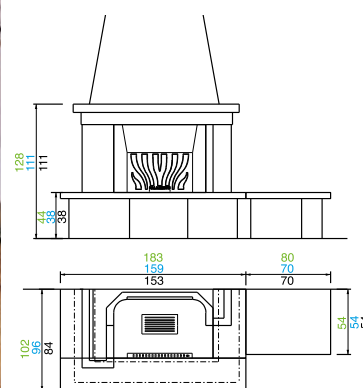

Available in the version: totally encased - corner

OTRANTO CORNER

cm 107,5x107,5x101,5h

Made in: bushhammered white stone, glossy white or pearl pink marble top. Veneered walnut wood beam.

Usable fireplaces: Range Exa 64* - Range Exa 78

Made in: Trani lopped spaced with glossy Alpine walnut top and architrave. Beam in solid pine wood walnut colour.

Usable fireplaces: Range 78*, Range 86*, Range 96*

Available in the version: totally encased - corner* - with*/without bench

ROVIGNO TOTAL

cm 153x84x111h

Made in: Trani lopped spaced with glossy Alpine walnut top and architrave. Beam in solid pine wood walnut colour.

Usable fireplaces: Range 78*, Range 86*, Range 96*

Available in the version: totally encased* - corner - with*/without bench