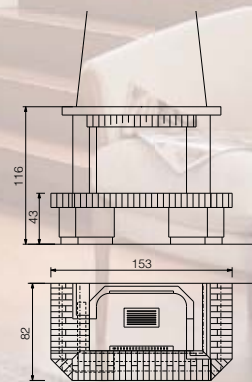

Usable fireplaces: Range 78

Available in the version: totally enclosed

MANTOVA

cm 124x124x109,5h

Made in: Yellow Quartzite spaced with white glossy Mediterranean top. Beam in veneered wood walnut colour.

Usable fireplaces: Range Exa 78