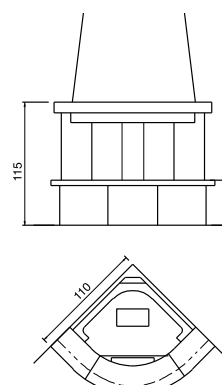

CORDOBA TOTAL

cm 153x84x115h - weight: 380 kg

Made in: antique-finish Soleado marble with cement spacing and top and architrave in glossy White Mediterranean marble. Solid pine beam walnut colour.

Usable fireplaces: Range 78 - Ecofire to be inserted*

Available in the version: totally encased* - corner - with*/without bench

CORDOBA ROUND

cm 110x110x115h - weight: 200 kg

Made in: antique-finish Soleado marble with cement spacing and top in glossy White Mediterranean marble. Solid pine beam walnut colour.

Usable fireplaces: B80* - C80

Available in the version: corner*