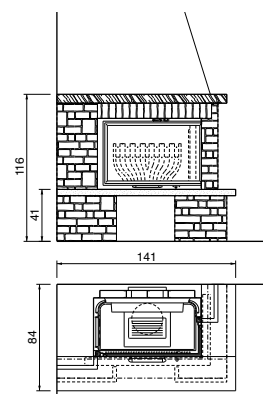

MARSALA

cm 134x84x110h

Made in: technical stone with antique-style Royal yellow top and architrave. Beam in veneered wood walnut colour.

Usable fireplaces: Range 78

Available in the version: totally encased*
- diagonal corner

MONTEFELTRO

cm 141x84x116h

Made in: lopped Asiago Red marble spaced with glossy Asiago Red marble. Pine wood beam walnut colour.

Usable fireplaces: Range 78

Available in the version: corner* -
totally encased