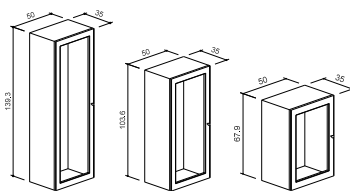

The modules are made in veneered walnut wood with crystal shelves.

SINGLE DOORS

SINGLED SHOWCASE

DOUBLE DOORS

SHELVES MADE IN WALNUT VENEERED WOOD

ANDRIA TOTAL

cm 123x77x97h - weight: 280 kg
Made in: Trani marble lopped and spaced,
 Glossy Asiago Red top. Pine bean in
 walnut colour.