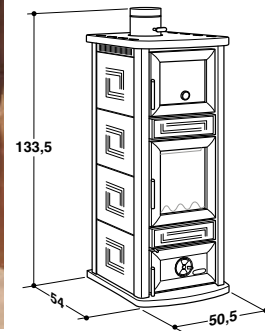

Global capacity: kcal/h 7.050-kW 8.2

Performance: 75.3%

STOVES EASY_LINE

FEDERICA WITH OVEN

cm 54x46x133h - weight: 180 kg

oven: cm 24,5x25,5x35,5

Stove with a structure entirely in cast iron covered in enamelled majolica. Completed by a self-cleaning glass, extractable ash container, handle with wooden inserts and a practical and efficient oven with thermometer for baking. The smoke circulation in the oven allows to keep the temperature homogenous for better baking results.

Global capacity: kcal/h 8.084-kW 9.4

Performance: 81.1%

STELLA

cm 50,5x54x104h - weight: 140 kg

Stove covered in ceramic. Cast iron hearth with self-cleaning system. Extractable ash container and brazier shaking system.

Global capacity: kcal/h 9.000-kW 10.4

Performance: 76.2%

EASY_LINESTOVES

STELLA WITH OVEN

cm 50,5x54x133.5h - weight: 150 kg

oven size: cm 26x36x20h

Stove covered in ceramic. Cast iron hearth with self-cleaning system. Extractable ash container and brazier shaking system. It is enriched with a practical and functional oven with thermometer.

Global capacity: kcal/h 8.400-kW 9,8

Performance: 74%

VANESSA

cm 54x46x92h - weight: 150 kg

Stove with structure entirely in cast iron, solid, resistant, covered in enamelled majolica. Completed by a self-cleaning glass, extractable ash container, and handle with wooden inserts.