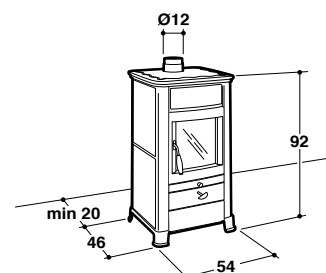

EASY_LINESTOVES

STELLA WITH OVEN

cm 50,5x54x133.5h - weight: 150 kg

oven size: cm 26x36x20h

Stove covered in ceramic. Cast iron hearth with self-cleaning system. Extractable ash container and brazier shaking system. It is enriched with a practical and functional oven with thermometer.

Global capacity: kcal/h 8.400-kW 9,8

Performance: 74%

VANESSA

cm 54x46x92h - weight: 150 kg

Stove with structure entirely in cast iron, solid, resistant, covered in enamelled majolica. Completed by a self-cleaning glass, extractable ash container, and handle with wooden inserts.

Global capacity: kcal/h 8.000-kW 9.3

Performance: 75.2%