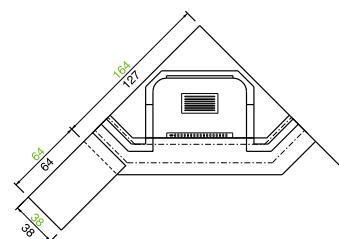

PARENZO CORNER DIAGONAL ASIAGO RED

cm 127x127x110h

Made in: Asiago Red lopped marble cement spaced, white glossy marble top. Veneered wood walnut colour beam.

Usable fireplaces: Range 78 - Range 96* - Ecofire to be inserted

Available in the version: corner 78* - 96 with/without one*/two benches - corner for Ecofire with/without one/two benches