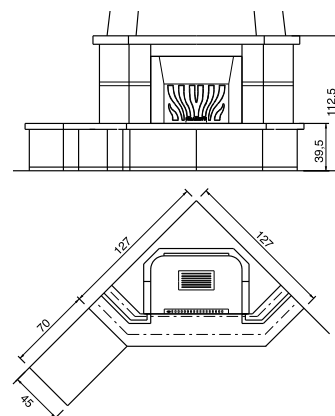

ANVERSA DIAGONAL CORNER

cm 124x124x112,5h - weight: 175 kg

Made in: White Mediterranean marble glossy with top and inserts in Asiago Red. Solid pine wood beam walnut colour.

Usable fireplaces: Range 78* - Ecofire to be inserted*

Available in the version: totally encased - corner* - with*/without bench

ANVERSA TOTAL L45

ANVERSA CORNER HEXAGON