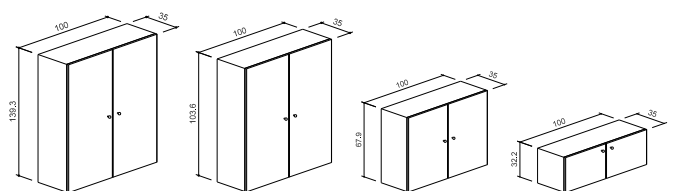

The modules are made in veneered walnut wood with crystal shelves.

SINGLE DOORS

SINGLED SHOWCASE

DOUBLE DOORS

SHELVES MADE IN WALNUT VENEERED WOOD

ANDRIA TOTAL

cm 123x77x97h - weight: 280 kg
Made in: Trani marble lopped and spaced,
 Glossy Asiago Red top. Pine bean in
 walnut colour.