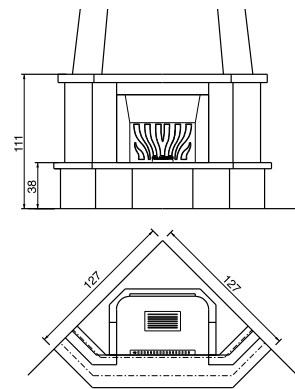

Usable fireplaces: Range 64*, Range 78*

Available in the version: corner* - with*/without bench

ZAGABRIA

cm 127x127x115h

Made in: technical stone, glossy Asiago Red top and architrave. Veneered wood walnut colour beam.

Usable fireplaces: Range 78*

Available in the version: diagonal corner*
- with*/without bench

ZARA TOTAL

cm 153x84x111h

Made in: Asiago Red marble with cement space, glossy white Mediterranean marble top. Veneered wood walnut colour beam. All versions are reversible.

Usable fireplaces: Range 78* - Range 86*
- Range 96*

Available in the version: totally encased*
- corner - diagonal corner - with*/without bench

EASY_LINECOVERS

ZARA CORNER DIAGONAL

cm 127x127x111h

Made in: Asiago Red Marble spaced with cement, glossy white Mediterranean marble top. Veneered wood walnut colour beam. All versions are reversible.

Usable fireplaces: Range 78* - Range 86 - Range 96

Available in the version: totally encased - corner - diagonal corner* - with/without * bench

ZARA CORNER

cm 137x84x111h

Made in: Asiago Red marble with cement space, glossy white Mediterranean marble top. Veneered wood walnut colour beam. All versions are reversible.